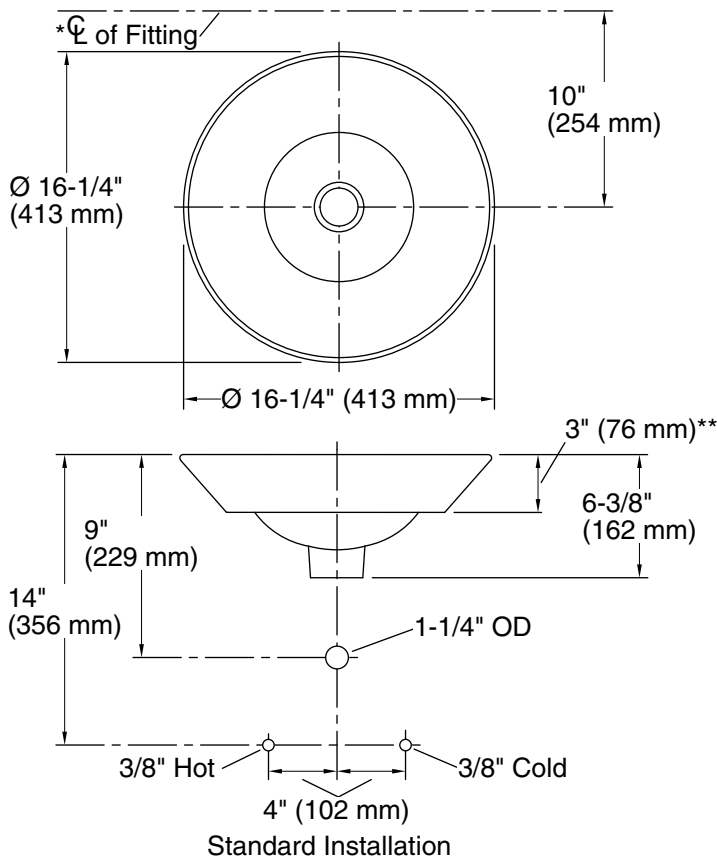

### Technical Information

All product dimensions are nominal.

Bowl configuration:	Single
Installation:	Wall-mount, Vessel
Bowl area (Only):	Diameter: 15-7/8" (403 mm) Water depth: 4-1/4" (108 mm)
Drain hole:	1-3/4" (44 mm)
Template:	1002980-7, required, included

### Notes

Install this product according to the installation instructions.

\*Spout must be 5" (127 mm) long (min) for adequate clearance into the bathroom sink when installed with centerline as shown.

NOTICE: Countertop manufacturer or cutter must use the cut-out template provided with the product, or a current one provided by Kohler Co. (call 1-800-4-KOHLER). Kohler Co. is not responsible for cut-out errors when the incorrect cut-out template is used.