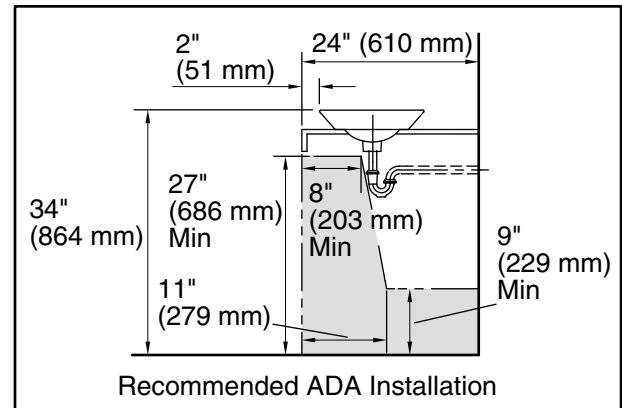

### Technical Information

All product dimensions are nominal.

Bowl configuration:	Single
Installation:	Wall-mount, Vessel
Bowl area (Only):	Diameter: 15-7/8" (403 mm) Water depth: 4-1/4" (108 mm)
Drain hole:	1-3/4" (44 mm)
Template:	1002980-7, required, included