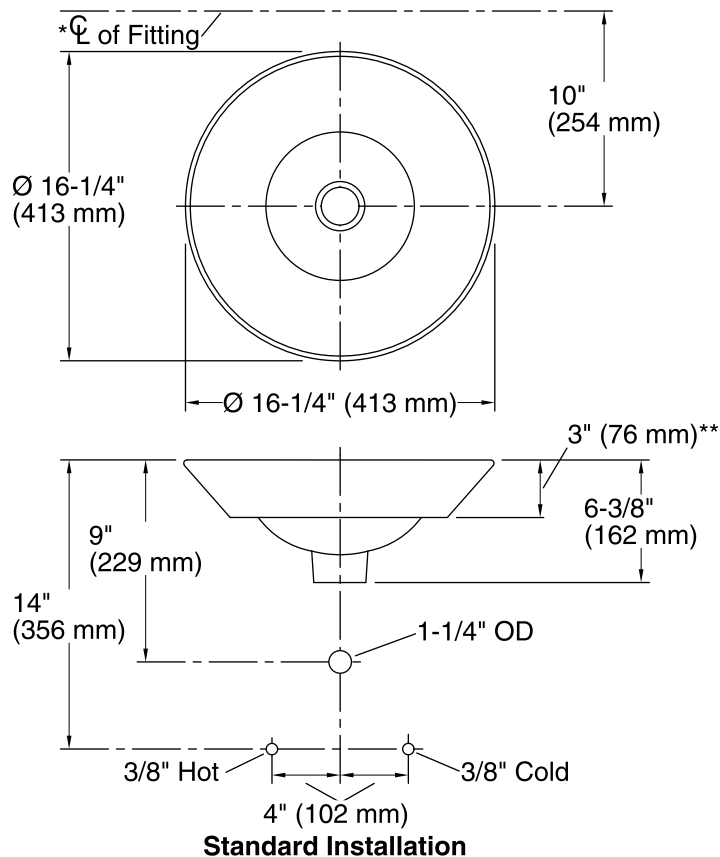

Color	Code	Description
-------	------	-------------

0

White

Technical Information

All product dimensions are nominal.

Bowl configuration:	Single
Installation:	Above-counter, Wall-mount
Bowl area (Only)	Diameter: 15-7/8" (403 mm) Water depth: 4-1/4" (108 mm)
Drain hole:	1-3/4" (44 mm)
Template:	1002980-7, required, included

Notes

Install this product according to the installation instructions.

*Spout must be 5" (127 mm) long (min) for adequate clearance into the bathroom sink when installed with centerline as shown.

NOTICE: Countertop manufacturer or cutter must use the cut-out template provided with the product, or a current one provided by Kohler Co. (call 1-800-4-KOHLER). Kohler Co. is not responsible for cut-out errors when the incorrect cut-out template is used.