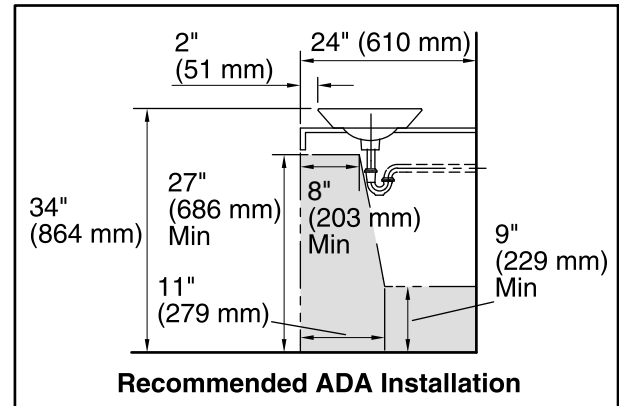

Color	Code	Description
-------	------	-------------

0

White

Technical Information

All product dimensions are nominal.

Bowl configuration:	Single
Installation:	Above-counter, Wall-mount
Bowl area (Only)	Diameter: 15-7/8" (403 mm) Water depth: 4-1/4" (108 mm)
Drain hole:	1-3/4" (44 mm)
Template:	1002980-7, required, included

Notes

Install this product according to the installation instructions.

*Spout must be 5" (127 mm) long (min) for adequate clearance into the bathroom sink when installed with centerline as shown.

NOTICE: Countertop manufacturer or cutter must use the cut-out template provided with the product, or a current one provided by Kohler Co. (call 1-800-4-KOHLER). Kohler Co. is not responsible for cut-out errors when the incorrect cut-out template is used.