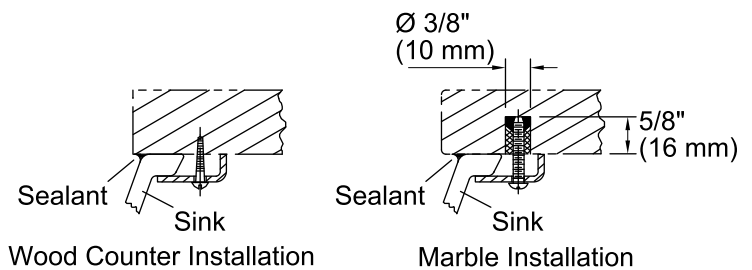

Features

- Vitreous china.
- Under-mount.
- No faucet holes; requires wall- or counter-mount faucet.
- Round basin.
- Without overflow.
- KOHLER Artist Editions designs.
- Marrakesh™ design.
- Includes 1193643 clamp assembly.
- 14" (356 mm) diameter.

Technical Information

All product dimensions are nominal.

| | |
|---------------------|--|
| Bowl configuration: | Single |
| Installation: | Under-mount |
| Bowl area (Only) | Diameter: 13-3/4" (349 mm) Water depth: 5" (127 mm) |
| Drain hole: | 1-3/4" (44 mm) |
| Template: | 1035896-7, required, included |