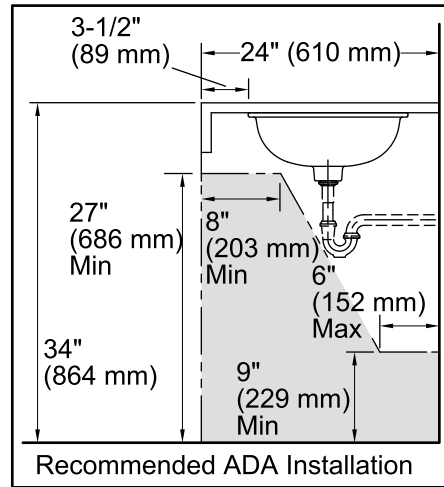

Features

- Vitreous china.
- Under-mount.
- No faucet holes; requires wall- or counter-mount faucet.
- Round basin.
- Without overflow.
- KOHLER Artist Editions designs.
- Marrakesh™ design.
- Includes 1193643 clamp assembly.
- 14" (356 mm) diameter.

Components

Additional included component/s: Cut-out template.

ADA

Codes/Standards

ASME A112.19.2/CSA B45.1
ADA
ICC/ANSI A117.1

KOHLER® One-Year Limited Warranty

See website for detailed warranty information.

Technical Information

All product dimensions are nominal.

| | |
|---------------------|--|
| Bowl configuration: | Single |
| Installation: | Under-mount |
| Bowl area (Only) | Diameter: 13-3/4" (349 mm) Water depth: 5" (127 mm) |
| Drain hole: | 1-3/4" (44 mm) |
| Template: | 1035896-7, required, included |