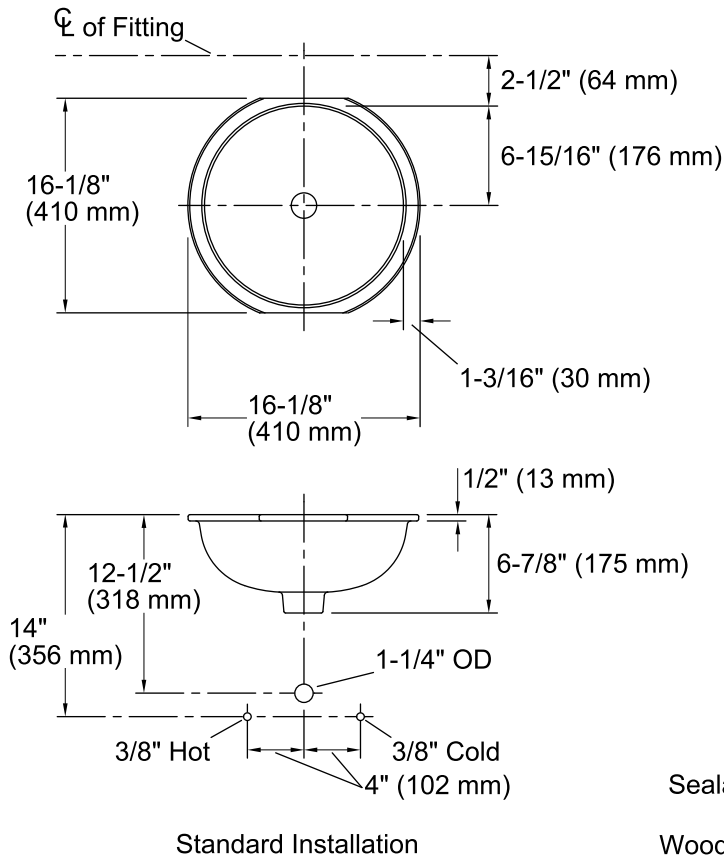

Features

- Vitreous china.
- Under-mount.
- No faucet holes; requires wall- or counter-mount faucet.
- Round basin.
- Without overflow.
- KOHLER Artist Editions designs.
- Marrakesh™ design.
- Includes 1193643 clamp assembly.
- 14" (356 mm) diameter.

Technical Information

All product dimensions are nominal.

| | |
|---------------------|--|
| Bowl configuration: | Single |
| Installation: | Under-mount |
| Bowl area (Only) | Diameter: 13-3/4" (349 mm) Water depth: 5" (127 mm) |
| Drain hole: | 1-3/4" (44 mm) |
| Template: | 1035896-7, required, included |