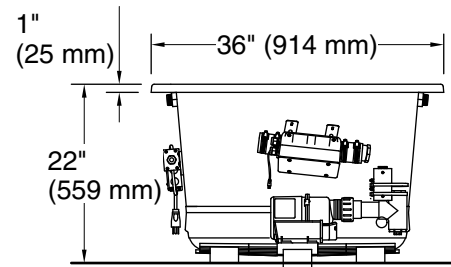

# Underscore® Rectangle

66" x 36" Heated BubbleMassage™ air bath with Bask™

K-1173-GHW

No change in measurements if connected with drain illustrated. (K-7272)

Drop-in Rim Detail

Blower Motor Access  
30" (762 mm) W x 15" (381 mm) H Min

## Technical Information

All product dimensions are nominal.

|                              |   |
|------------------------------|---|
| Installation:                | Drop-in, Undermount   |
| Drain location:              | End   |
| Basin area, bottom:          | 44-1/2" x 26-1/2" (1130 mm x 673 mm)                                  |
| Basin area, top:             | 60-1/4" x 30-1/4" (1530 mm x 768 mm)                                  |
| Weight:                      | 111 lbs (50.3 kg)   |
| Minimum floor load:          | 60 lbs/ft <sup>2</sup> (292.9 kg/m <sup>2</sup> )                     |
| Water depth:                 | 17-3/4" (451 mm)  |
| Water capacity:              | 102 gal (386.1 L)   |
| Cutout:                      | Drop-in, 65" x 35" (1651 mm x 889 mm)                                 |
| Electrical component rating: | Blower: 120 V, 10 A, 60 Hz<br>Heated Surface: 120 V, 0.5 A, 60 Hz, 65 |