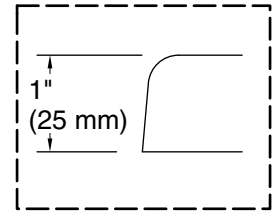

# Underscore® Rectangle

66" x 36" Heated BubbleMassage™ air bath with Bask™

K-1173-GHW

No change in measurements if connected with drain illustrated. (K-7272)

Drop-in Rim Detail

Blower Motor Access  
30" (762 mm) W x 15" (381 mm) H Min