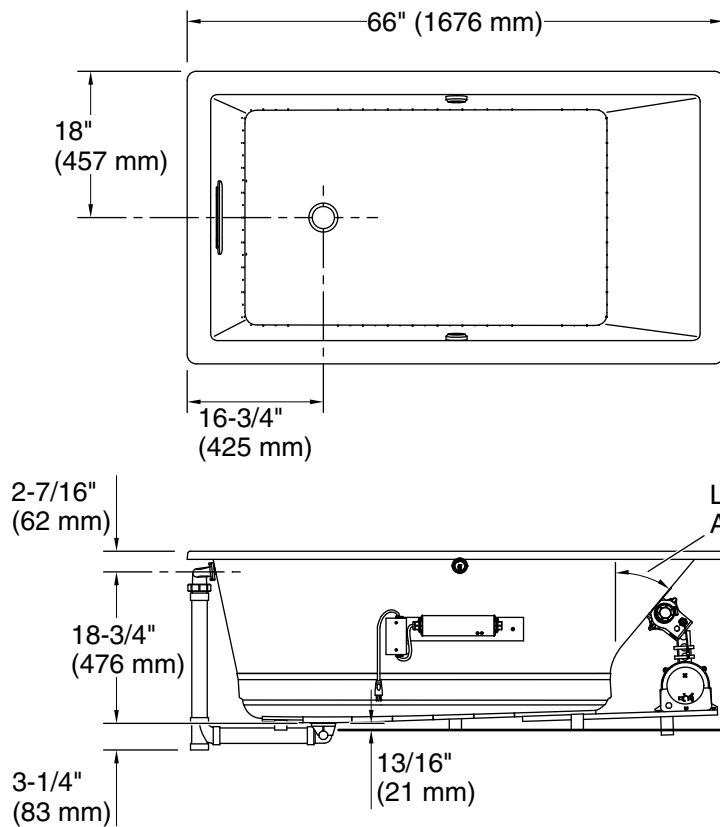

# Underscore® Rectangle

66" x 36" Heated BubbleMassage™ air bath with Bask™

K-1173-GHW

No change in measurements if connected with drain illustrated. (K-7272)

Drop-in Rim Detail

Blower Motor Access  
30" (762 mm) W x 15" (381 mm) H Min

## Technical Information

All product dimensions are nominal.

|                              |   |
|------------------------------|---|
| Installation:                | Drop-in, Undermount   |
| Drain location:              | End   |
| Basin area, bottom:          | 44-1/2" x 26-1/2" (1130 mm x 673 mm)                                  |
| Basin area, top:             | 60-1/4" x 30-1/4" (1530 mm x 768 mm)                                  |
| Weight:                      | 111 lbs (50.3 kg)   |
| Minimum floor load:          | 60 lbs/ft <sup>2</sup> (292.9 kg/m <sup>2</sup> )                     |
| Water depth:                 | 17-3/4" (451 mm)  |
| Water capacity:              | 102 gal (386.1 L)   |
| Cutout:                      | Drop-in, 65" x 35" (1651 mm x 889 mm)                                 |
| Electrical component rating: | Blower: 120 V, 10 A, 60 Hz<br>Heated Surface: 120 V, 0.5 A, 60 Hz, 65 |