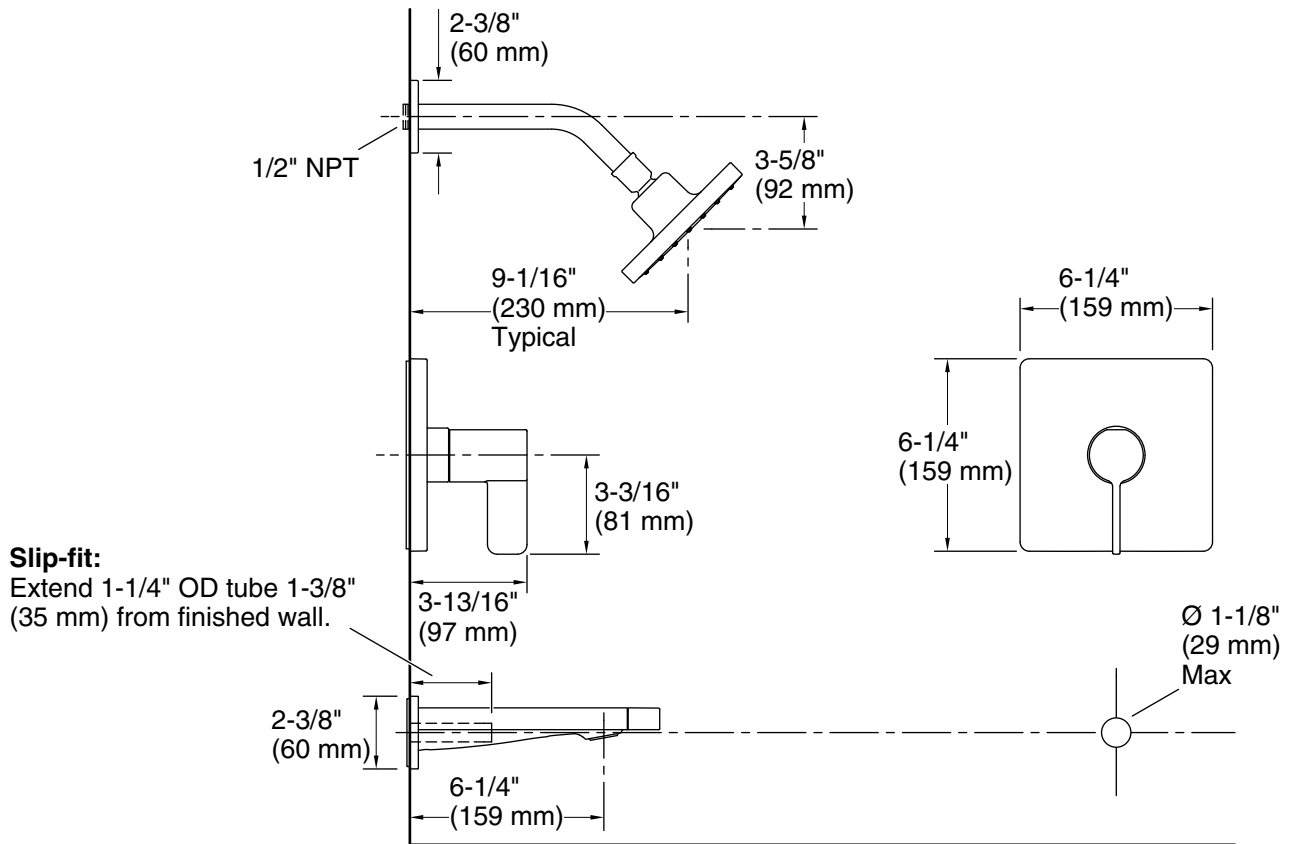

Features

- Pressure-balancing diaphragm technology maintains outlet temperature within +/-3°F during water pressure fluctuations.
- Provides anti-scald protection and temperature regulation.
- Single handle controls both on/off activation and temperature settings.
- 6-1/4" (159 mm) diverter bath spout with slip-fit connection.
- 1.75 gpm (6.6 lpm) showerhead with Katalyst® air-induction technology.
- MasterClean™ sprayface features an easy-to-clean surface that withstands mineral buildup.
- Coordinates with other products in the Parallel collection.

THE BOLD LOOK
OF **KOHLER**®

Technical Information

All product dimensions are nominal.

Drain included: No

Spout:

Spout reach: 6-1/4" (158 mm)

Showerhead/Body Spray:

Rated maximum flow: 1.75 gal/min (6.6 l/min)

Pressure: 45 psi (3.1 bar)

Notes

Install this product according to the installation instructions.