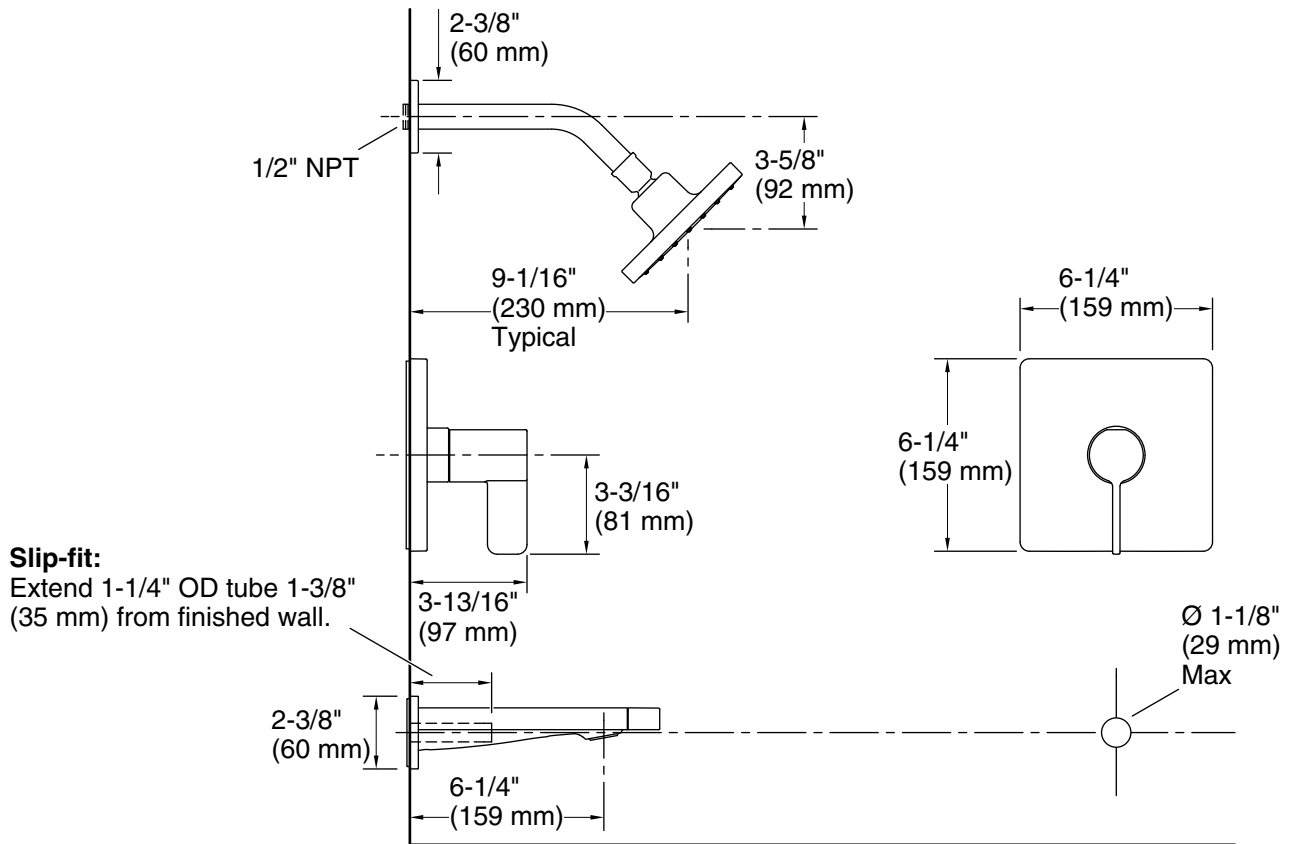

### Technical Information

All product dimensions are nominal.

Drain included: No

### Spout:

Spout reach: 6-1/4" (158 mm)