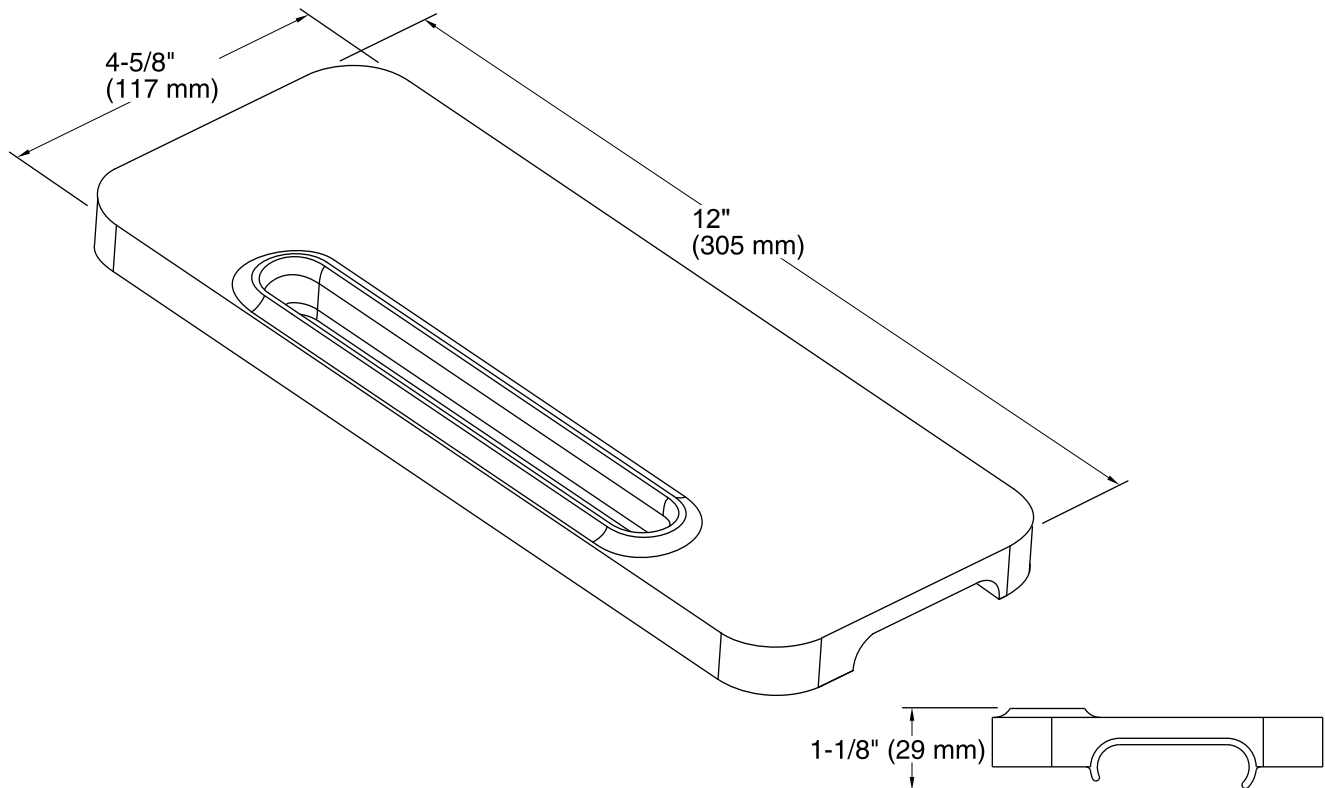

Technical Information

All product dimensions are nominal.

Notes

Install this product according to the installation guide.

Requires 2x4 backing to be installed.