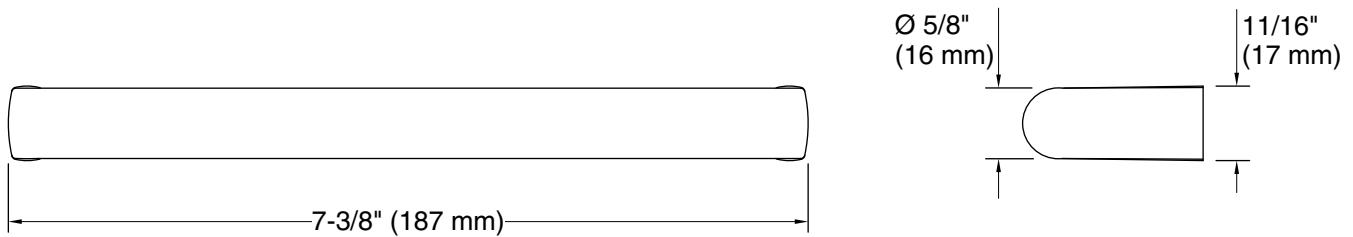

Technical Information

All product dimensions are nominal.

Installation Type: Cabinet mount

Material: Zinc

Notes

Install this product according to the installation instructions.

CAUTION: Risk of personal injury. Do not install these products in any area where they are likely to be used inadvertently as a grab bar or support bar. These products are not designed or intended for use as a grab bar or support bar.