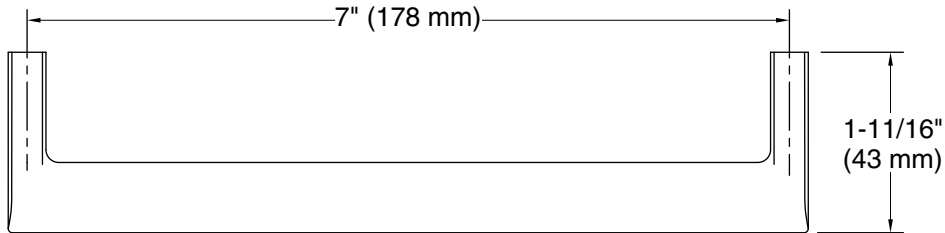

Technical Information

All product dimensions are nominal.

Installation Type: Cabinet mount

Material: Zinc

Notes

Install this product according to the installation instructions.

CAUTION: Risk of personal injury. Do not install these products in any area where they are likely to be used inadvertently as a grab bar or support bar. These products are not designed or intended for use as a grab bar or support bar.