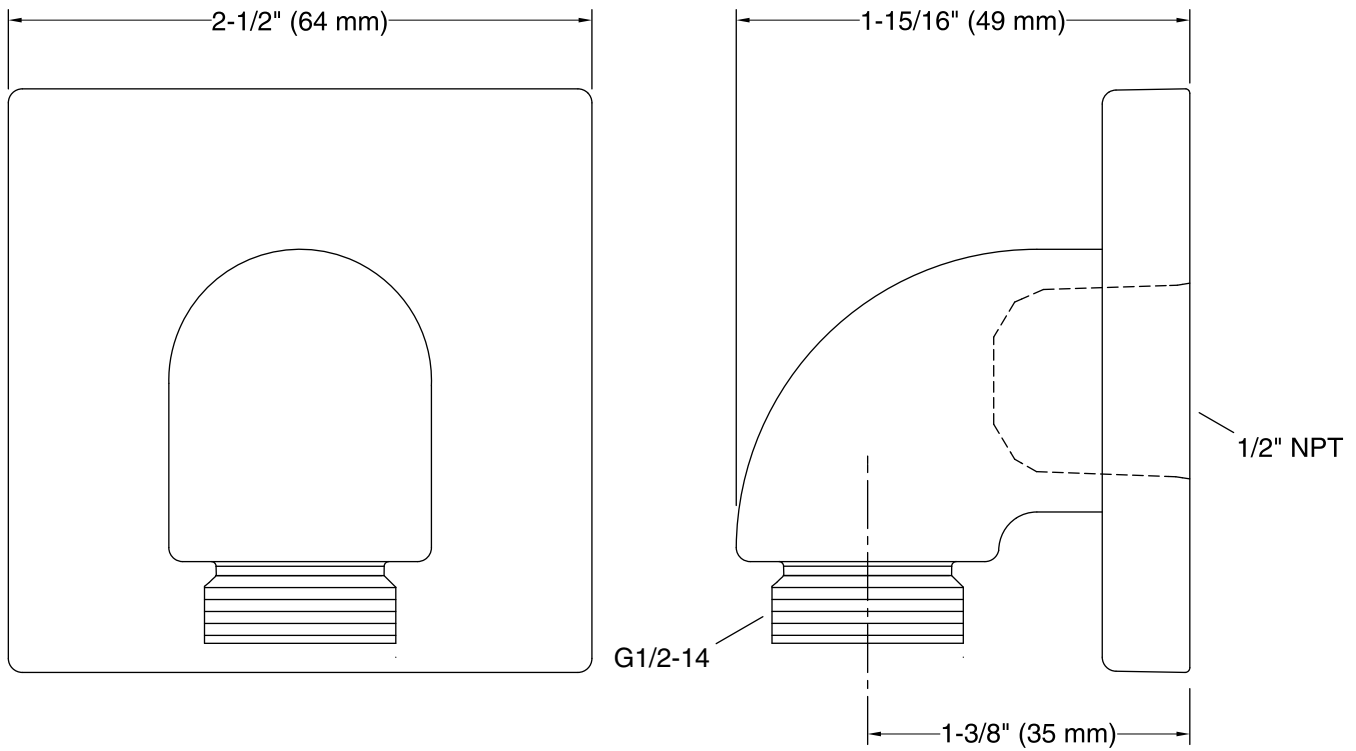

Features

- For use with a handshower and hose (sold separately).
- Coordinates with Loure faucets and accessories.
- Includes check valve for backflow prevention.

Material

- Brass construction.
- KOHLER finishes resist corrosion and tarnishing.

Color	Code	Description
	CP	Polished Chrome
	SN	Vibrant® Polished Nickel
	BN	Vibrant® Brushed Nickel

Technical Information

All product dimensions are nominal.

Drain included: No

Notes

Install this product according to the installation instructions.