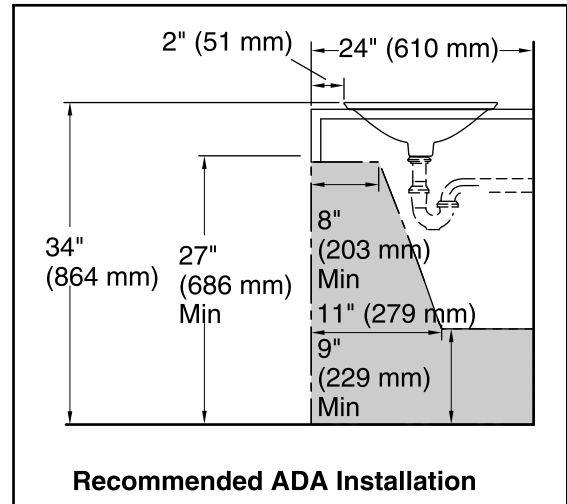

Technical Information

All product dimensions are nominal.

Bowl configuration:	Single
Installation:	Drop-In
Bowl area (Only)	Diameter: 17-11/16" (449 mm) Bowl depth: 4" (102 mm) Water depth: 4" (102 mm)
Template:	Drop-in, 1242827, required, included

Notes

Install this product according to the installation guide.

NOTICE: Countertop manufacturer or cutter must use the current product template available at www.kohler.com, or by calling 1-800-4KOHLER. Kohler Co. is not responsible for cutout errors when the incorrect cutout template is used.

ADA compliant when installed to the specific requirements of these regulations.