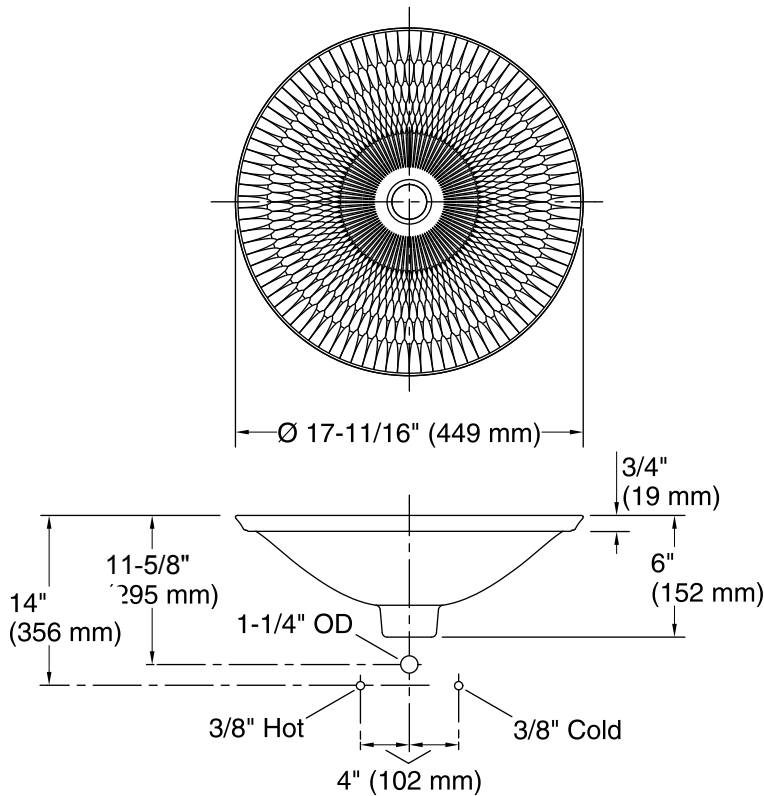

Features

- Vitreous china with decorative carving.
- Wading Pool.
- 17-11/16" diameter.
- Without overflow.
- Includes 1193643 clamp assembly.

ADA

Codes/Standards

ASME A112.19.2/CSA B45.1

ADA

ICC/ANSI A117.1

See website for detailed warranty information.

Available Color/Finishes

Color tiles intended for reference only.

Color	Code	Description
	K8	Translucent White
	RB2	Bourbon Rutile

Technical Information

All product dimensions are nominal.

Bowl configuration:	Single
Installation:	Drop-In
Bowl area (Only)	Diameter: 17-11/16" (449 mm) Bowl depth: 4" (102 mm) Water depth: 4" (102 mm)
Template:	Drop-in, 1242827, required, included

Notes

Install this product according to the installation guide.