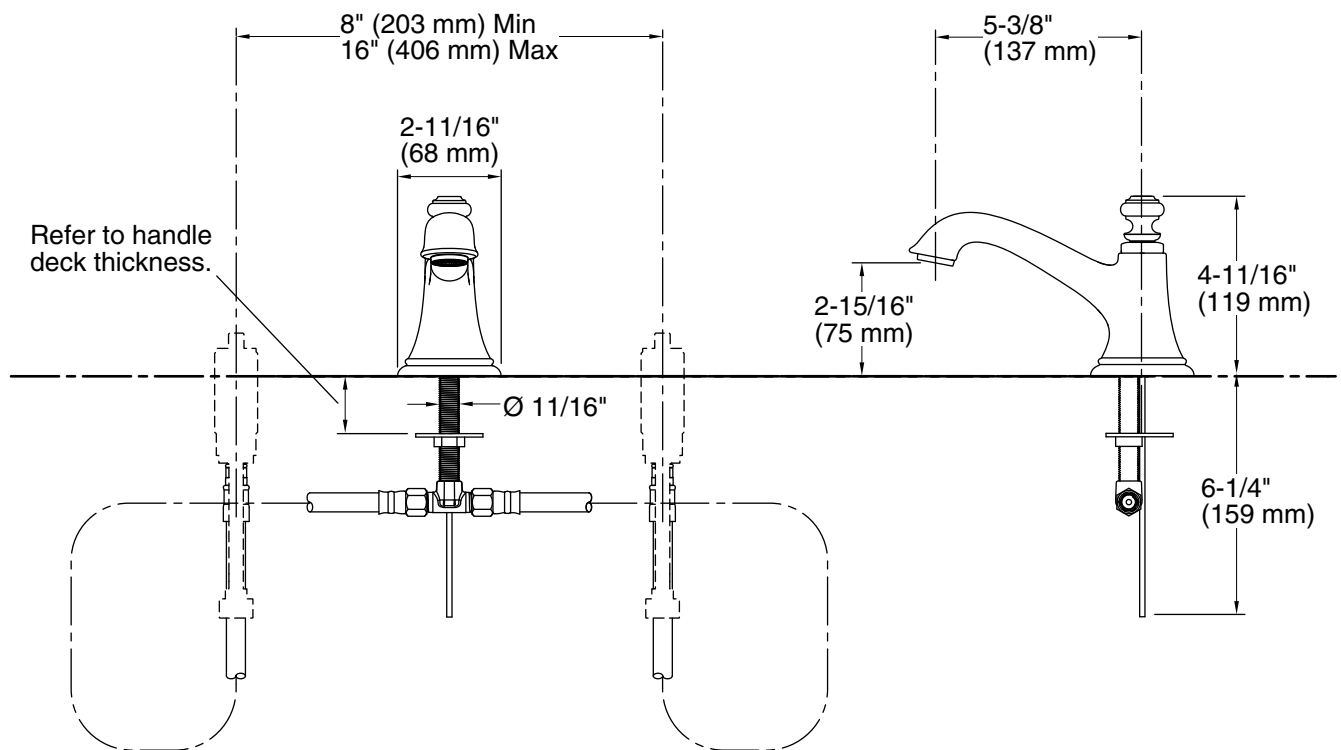

ARTIFACTS™

Installation Notes

Install this product according to the installation guide.

Product Diagram