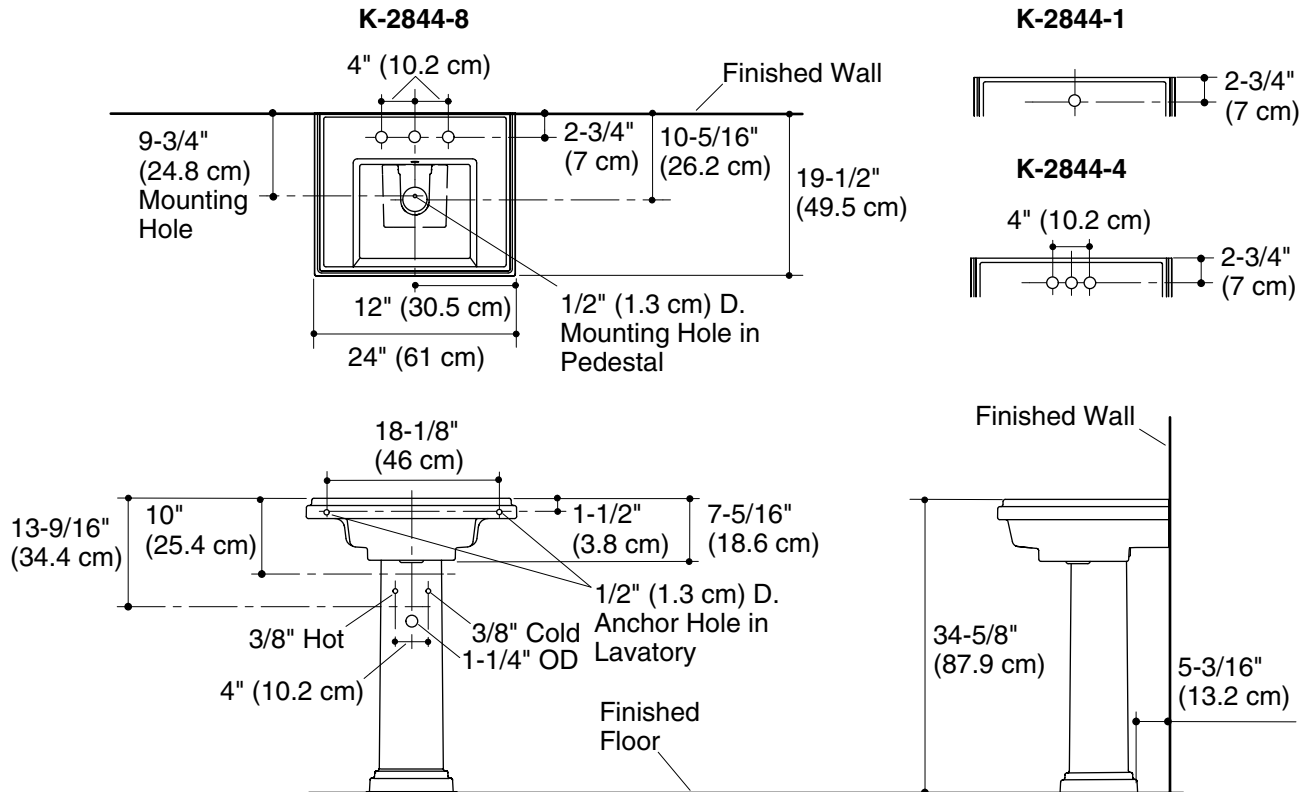

TRESHAM™

Technical Information

Fixture*:	
Basin area	14-1/4" (36.2 cm) x 12-1/2" (31.8 cm)
Water depth	3-1/4" (8.3 cm)
Drain hole	1-3/4" (4.4 cm) D.
* Approximate measurements for comparison only.	

Holes	K-2844-1	K-2844-4	K-2844-8
Spout	1-3/8" (3.5 cm) D.	1-1/4" (3.2 cm) D.	1-3/8" (3.5 cm) D.
Faucet		1-1/4" (3.2 cm) D.	1-3/8" (3.5 cm) D.

Included components:	
Lavatory basin, single-hole	K-2757-1
Lavatory basin, 4" (10.2 cm) centers	K-2757-4
Lavatory basin, 8" (20.3 cm) centers	K-2757-8
Pedestal	K-2767
Pedestal accessory pack	52204
Rubber pads	63069

Installation Notes

Install this product according to the installation guide.

Product Diagram

TRESHAM™ PEDESTAL LAVATORY

Page 2 of 2
1162723-4-A

THE BOLD LOOK
OF **KOHLER**®