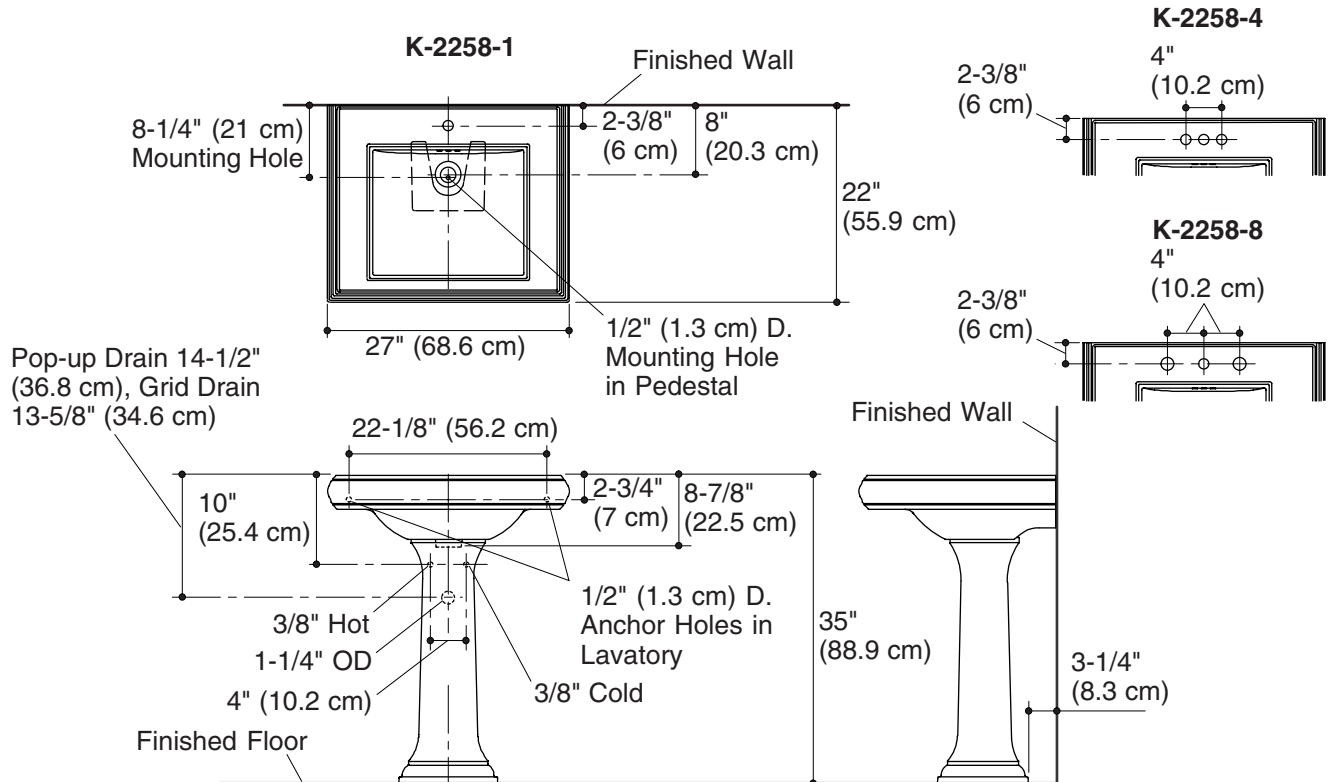

MEMOIRS®

Technical Information

Fixture*:	basin area	water depth
Lavatory	18" (45.7 cm) x 15" (38.1 cm)	5-3/8" (13.7 cm)
Drain hole	1-3/4" (4.4 cm) D.	

* Approximate measurements for comparison only.

Holes	K-2258-8	K-2258-4	K-2258-1
Spout	1-3/8" (3.5 cm) D.	1-1/4" (3.2 cm) D.	1-3/8" (3.5 cm) D.
Faucet	1-3/8" (3.5 cm) D.	1-1/4" (3.2 cm) D.	

Included Components:	
Lavatory basin, 8" (20.3 cm) centers	K-2259-8
Lavatory basin, 4" (10.2 cm) centers	K-2259-4
Lavatory basin, single-hole	K-2259-1
Pedestal	K-2267
Rubber pads	63069
Accessory pack	52204

Optional components:

Hollow wall pedestal lavatory mounting kit	1041816

Installation Notes

Install this product according to the installation guide.

Product Diagram