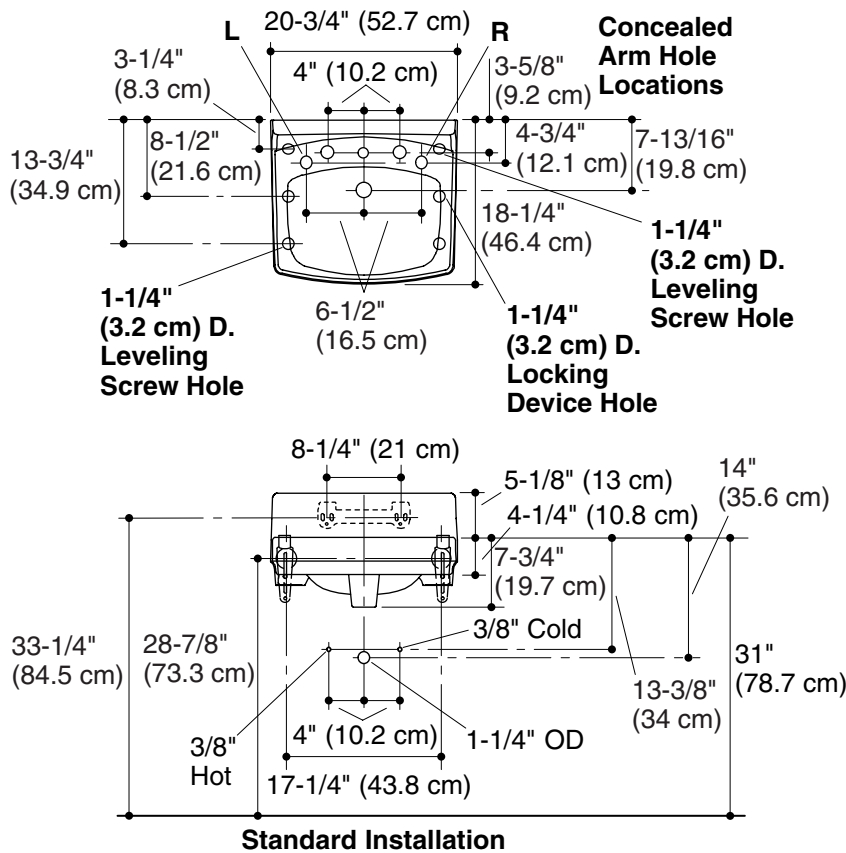

GREENWICH™

Technical Information

Fixture:*		
	basin area	water depth
Lavatory	15" (38.1 cm) x 10" (25.4 cm)	3-1/4" (8.3 cm)
Drain hole	1-3/4" (4.4 cm) D.	
* Approximate measurements for comparison only.		

Spout hole	1-3/8" (3.5 cm) D.
Faucet hole	1-3/8" (3.5 cm) D.
Soap dispenser hole	1-1/4" (3.2 cm) D.

Included components:	
Hanger	64839
Supplied hanger is not used with concealed arm carrier.	

Installation Notes

Install this product according to the installation guide.

A concealed arm carrier is required. It is **NOT** supplied by Kohler.

Product Diagram