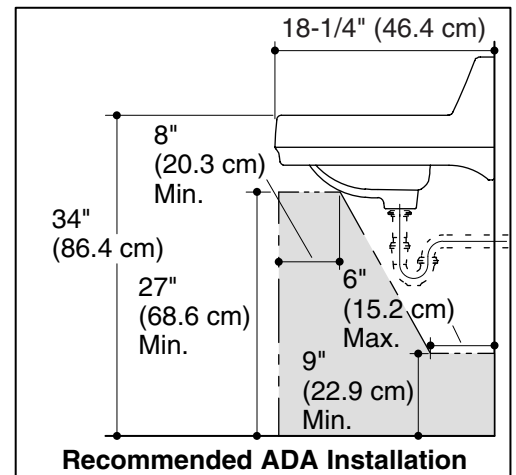

GREENWICH™

Technical Information

Fixture:*		
	basin area	water depth
Lavatory	15" (38.1 cm) x 10" (25.4 cm)	3-1/4" (8.3 cm)
Drain hole	1-3/4" (4.4 cm) D.	
* Approximate measurements for comparison only.		

Spout hole	1-3/8" (3.5 cm) D.
Faucet hole	1-3/8" (3.5 cm) D.
Soap dispenser hole	1-1/4" (3.2 cm) D.

Included components:	
Hanger	64839
Supplied hanger is not used with concealed arm carrier.	

Installation Notes

Install this product according to the installation guide.

A concealed arm carrier is required. It is **NOT** supplied by Kohler.

Product Diagram