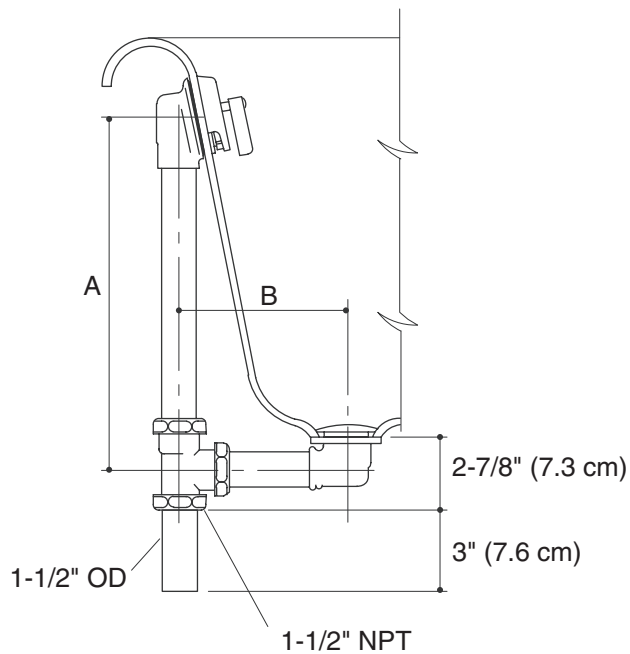

Features

- 17-gauge brass construction
- Adjustable trip lever pop-up drain
- Brass tailpiece
- Above- or through-the-floor installation options
- 1-1/2" OD connection

Codes/Standards Applicable

Specified model meets or exceeds the following:

Model	Description	Colors/Finishes		
K-7145	Bath drain for Kathryn® bath whirlpool (through-the-floor)	<input type="checkbox"/> CP	<input type="checkbox"/> PB	<input type="checkbox"/> Other_____
K-7158	Vintage® bath drain (through-the-floor)	<input type="checkbox"/> CP	<input type="checkbox"/> PB	<input type="checkbox"/> Other_____
K-7159	Vintage® bath drain (above-the-floor)	<input type="checkbox"/> CP	<input type="checkbox"/> PB	<input type="checkbox"/> Other_____
K-7178	Bath drain for Revival® 5' (1.5 m) bath whirlpool (above- or through-the-floor)	<input type="checkbox"/> CP	<input type="checkbox"/> PB	<input type="checkbox"/> Other_____

Product Specification

Bath drain shall be of brass construction. Product includes an adjustable trip lever pop-up drain with 1-1/2" OD connection, and brass tailpiece. Bath drain shall have above- or through-the-floor installation options. Bath drain shall be Kohler Model K-_____-_____.

Installation Notes

Install this product according to the installation guide.

	A	B
K-7145	20-7/16" (51.9 cm)	13-1/16" (33.2 cm)
K-7158	17-1/4" (43.8 cm)	7" (17.8 cm)
K-7159	17-1/4" (43.8 cm)	7" (17.8 cm)
K-7178	15-3/4" (40 cm)	7" (17.8 cm)