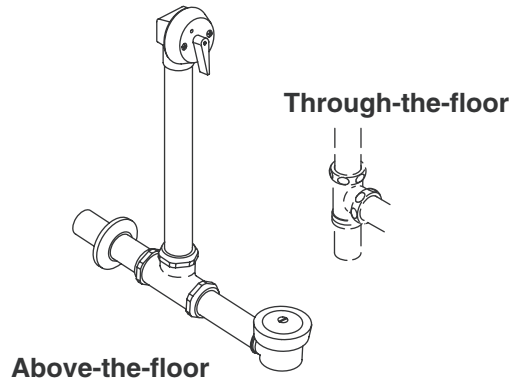

Features

- 17-gauge brass construction
- Adjustable trip lever pop-up drain
- Brass tailpiece
- Above- or through-the-floor installation options
- 1-1/2" OD connection

Codes/Standards Applicable

Specified model meets or exceeds the following:

- ASME A112.18.1

**BATH DRAIN
K-7145**
ALSO K-7158, K-7159, K-7178

Colors/Finishes

- CP: Polished Chrome
- PB: Vibrant® Polished Brass
- Other: Refer to Price Book for additional colors/finishes

Specified Model:

Model	Description	Colors/Finishes		
K-7145	Bath drain for Kathryn® bath whirlpool (through-the-floor)	☐ CP	☐ PB	☐ Other_____
K-7158	Vintage® bath drain (through-the-floor)	☐ CP	☐ PB	☐ Other_____
K-7159	Vintage® bath drain (above-the-floor)	☐ CP	☐ PB	☐ Other_____
K-7178	Bath drain for Revival® 5' (1.5 m) bath whirlpool (above- or through-the-floor)	☐ CP	☐ PB	☐ Other_____

Product Specification

Bath drain shall be of brass construction. Product includes an adjustable trip lever pop-up drain with 1-1/2" OD connection, and brass tailpiece. Bath drain shall have above- or through-the-floor installation options. Bath drain shall be Kohler Model K-_____-_____.