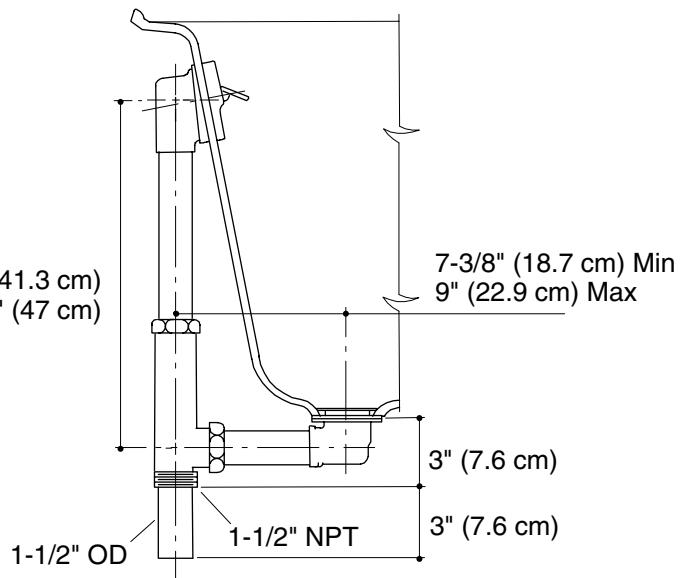

**BATH DRAIN
K-11677**

Features

- 20-gauge brass construction
- Brass tailpiece
- 1-1/2" connection
- Adjustable trip lever pop-up drain
- For through-the-floor installations
- Removable grid strainer
- For 18-1/2" (47 cm) to 20-1/2" (52.1 cm) deep bath installations

Product Specification

Bath drain shall be of 20-gauge brass construction and is intended for through-the-floor installations. Product includes an adjustable trip lever pop-up drain, 1-1/2" connection, removable grid strainer, and brass tailpiece. Product is intended for 18-1/2" (47 cm) to 20-1/2" (52.1 cm) deep bath installations. Drain shall be Kohler Model K-11677-_____.

SWIFTFLO™

Installation Notes

Install this product according to the installation guide.

18-1/2" (47 cm) Bath = 16-1/4" (41.3 cm)
20-1/2" (52.1 cm) Bath = 18-1/2" (47 cm)

Product Diagram