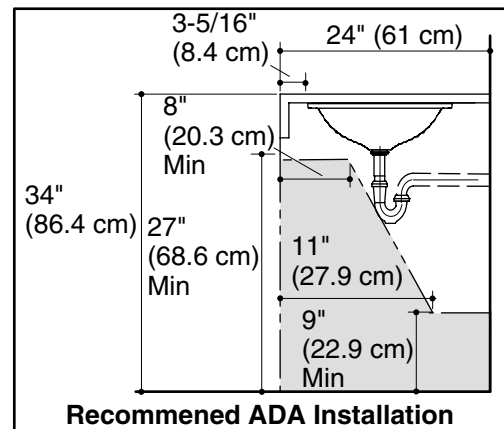

KALLOS

Technical Information

Fixture*:	
Basin area	13-5/8" (34.6 cm) D.
Water depth	4-1/4" (10.8 cm)
Drain hole	1-5/8" (4.1 cm) D.
* Approximate measurements for comparison only.	

Included components:	
Hardware kit	52047
Cut-out template	1035896
Drain gasket kit	1070246

Installation Notes

Install this product according to the installation guide.

Product does not have an overflow.

NOTICE: Countertop manufacturer or cutter must use the cut-out template provided with product, or a current one provided by Kohler Co. (call 1-800-4-KOHLER). Kohler Co. is not responsible for the cut-out errors when the incorrect cut-out template is used.

Product Diagram