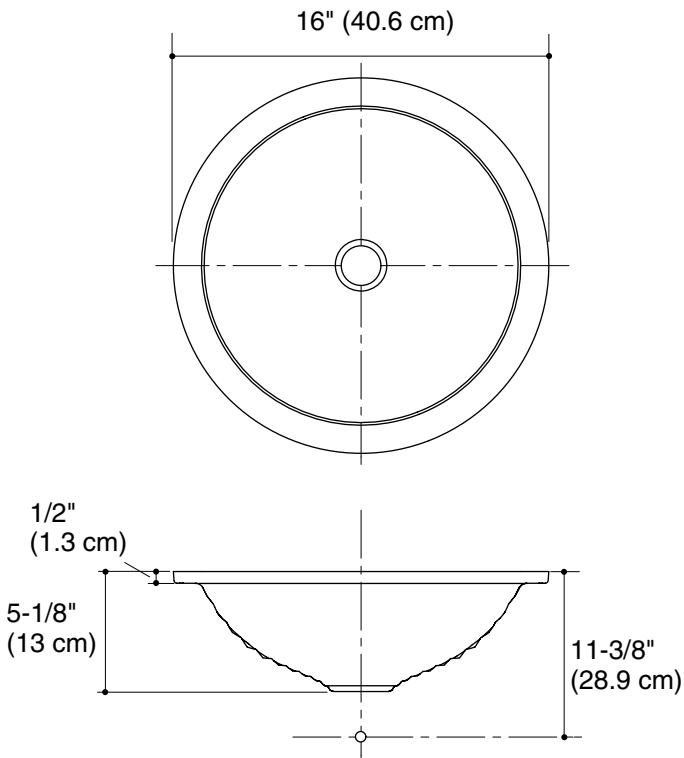

KALLOS

Technical Information

Fixture*:	
Basin area	13-5/8" (34.6 cm) D.
Water depth	4-1/4" (10.8 cm)
Drain hole	1-5/8" (4.1 cm) D.
* Approximate measurements for comparison only.	

Included components:	
Hardware kit	52047
Cut-out template	1035896
Drain gasket kit	1070246

Installation Notes

Install this product according to the installation guide.

Product does not have an overflow.

NOTICE: Countertop manufacturer or cutter must use the cut-out template provided with product, or a current one provided by Kohler Co. (call 1-800-4-KOHLER). Kohler Co. is not responsible for the cut-out errors when the incorrect cut-out template is used.

Product Diagram