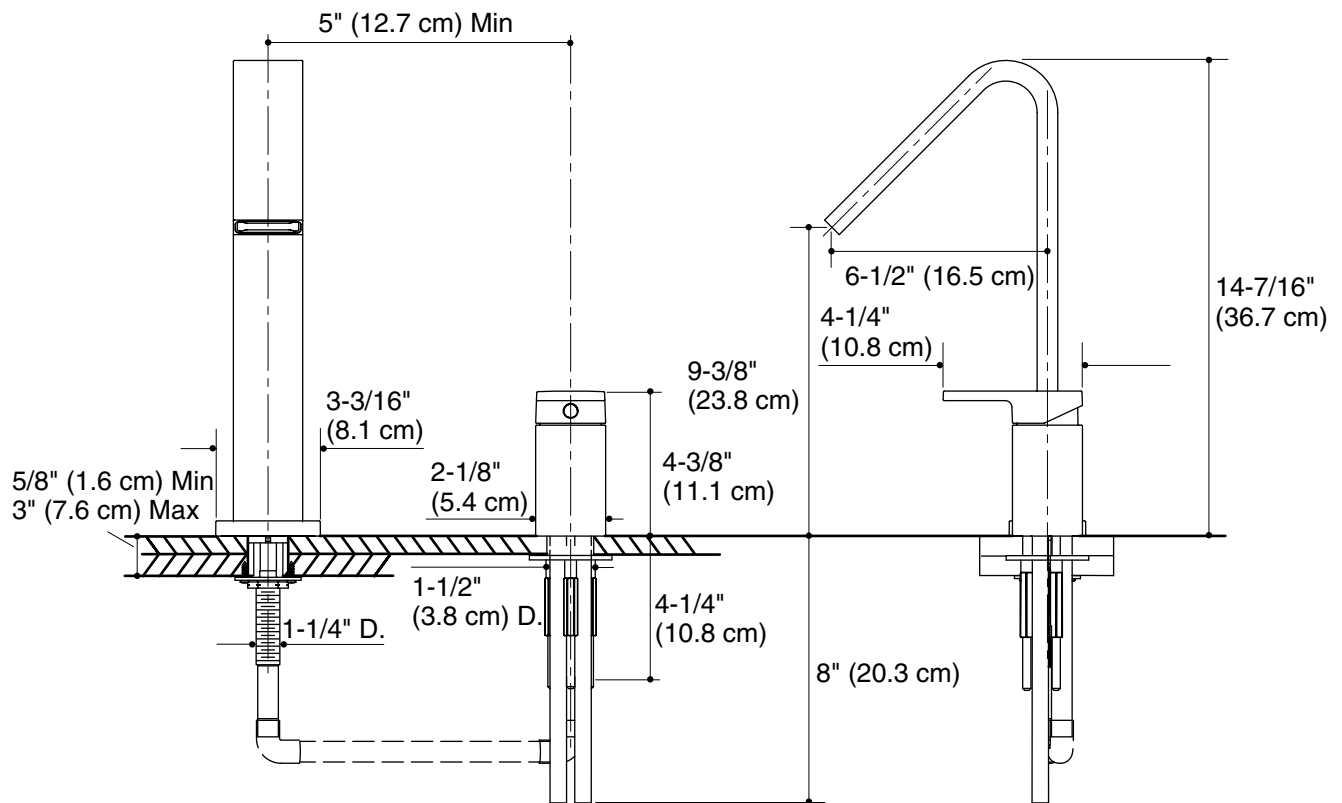

LOURE™

Installation Notes

Install this product according to the installation guide.

Product Diagram