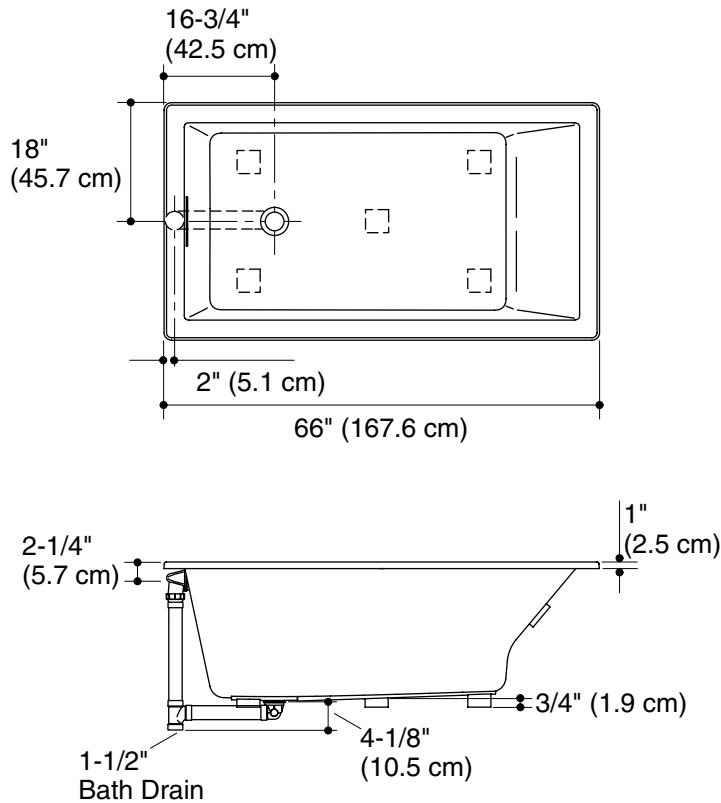

Product Specification

The acrylic bath shall be 66" (167.6 cm) in length, 36" (91.4 cm) in width, and 22" (55.9 cm) in height. Bath shall be for drop-in installation. Bath shall have a 102 gallon (386 L) capacity. Bath shall have a molded lumbar support. Bath shall be Kohler Model K-1136-_____.

UNDERSCORE™

Technical Information

Fixture*:	
Bathing well:	
Basin area, bottom	44-1/2" (113 cm) x 26-1/2" (67.3 cm)
Basin area, top	60-1/4" (153 cm) x 30-1/4" (76.8 cm)
Weight	80 lbs (36.3 kg)
To overflow:	
Water depth	17-3/4" (45.1 cm)
Capacity	102 gal (386 L)
* Approximate measurements for comparison only.	
Drop-in cut-out	65" (165.1 cm) x 35" (88.9 cm)

Installation Notes

Install this product according to the installation guide.

Floor support under bath must provide for a minimum of 58 lbs/square foot (283 kg/square meter) loading.

The hot water supply should be 70% of the capacity of the bath or greater. Installations will vary.

No change in measurements if connected with required drain illustrated. (K-7272)

Product Diagram

UNDERSCORE™ 5.5' (1.7 m) BATH

Page 2 of 2
1087303-4-C

THE BOLD LOOK
OF **KOHLER**®