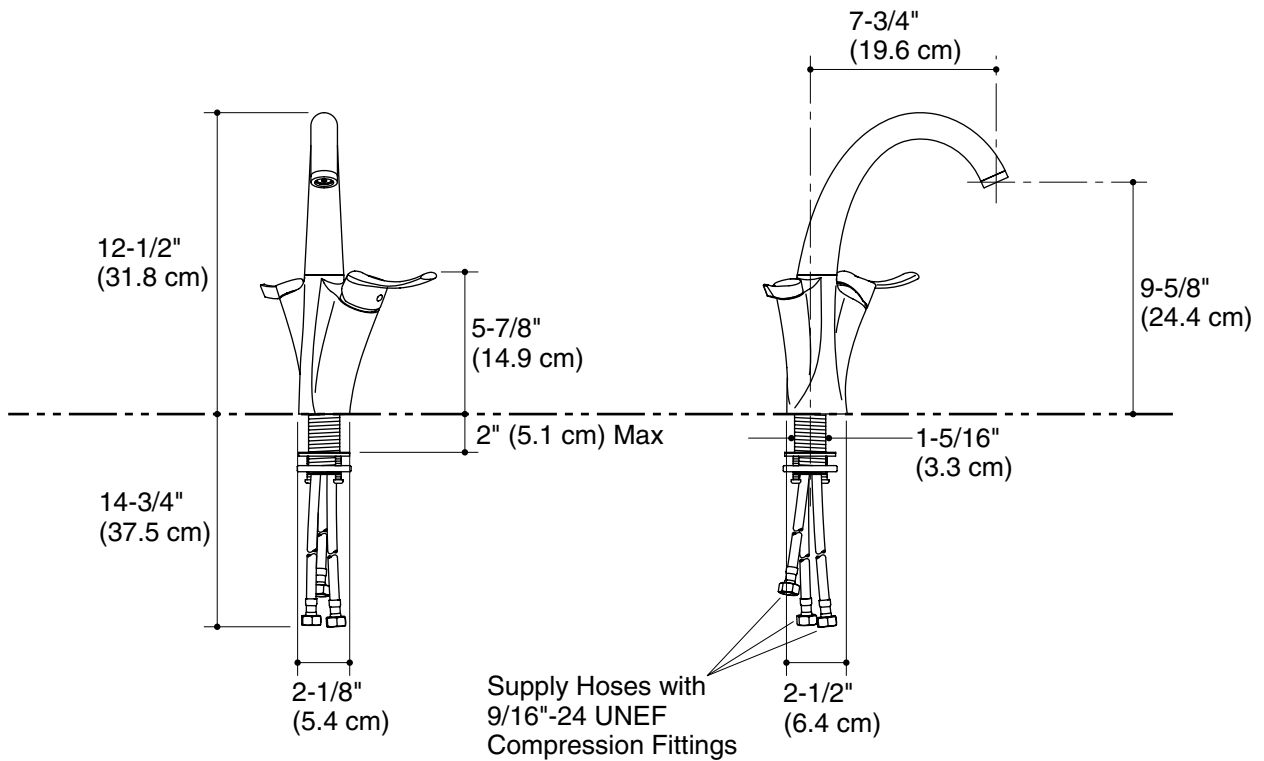

CARAFE®

Installation Notes

Install this product according to the installation guide.

This product is not for use with instant hot water systems.

Product Diagram