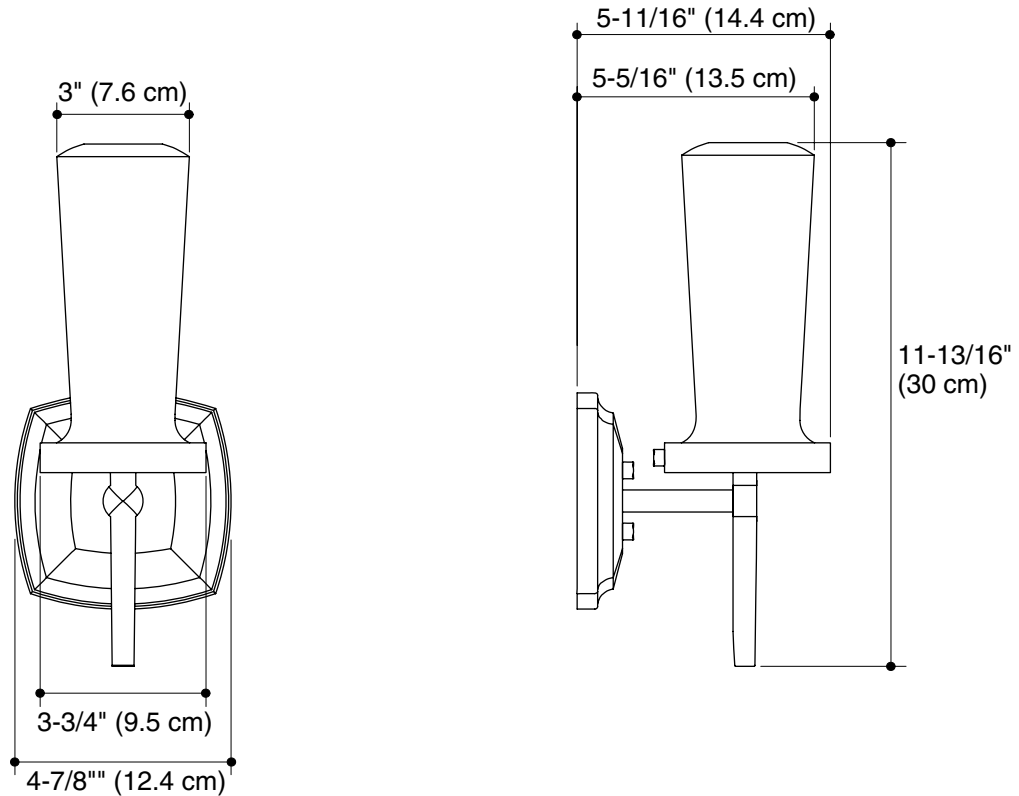

MARGAUX™

Installation Notes

Install this product according to the installation guide.

Product Diagram