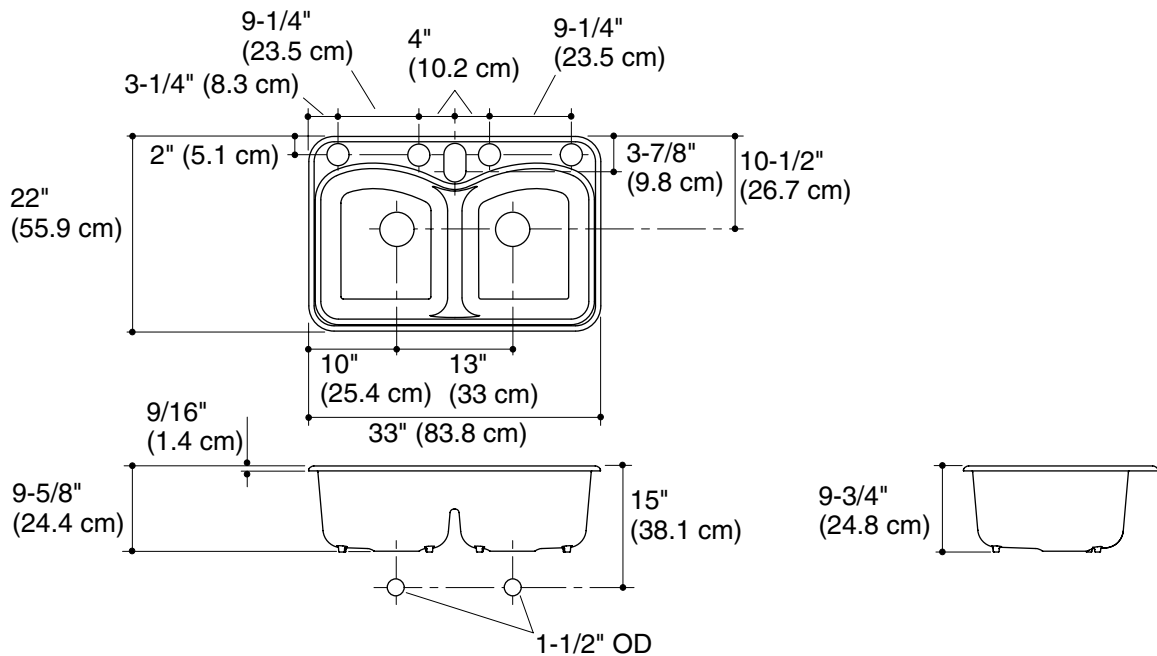

Product Specification

The kitchen sink shall be 33" (83.8 cm) in length and 22" (55.9 cm) in width. Sink shall be made of cast iron with acid resistant enamel finish. Sink shall be double (equal) compartment. Sink shall be 6-hole (oversized). Sink shall include Smart Divide lowered divider. Sink shall include 23" (58.4 cm) undermount sink kit. Sink shall be Kohler Model K-6626-6U-_____.

LANGLADE® SMART DIVIDE®

Technical Information

Fixture*:	
Basin area	15" (38.1 cm) x 18-3/8" (46.7 cm)
Bath depth	9" (22.9 cm)
Drain holes	3-7/8" (9.8 cm) D.
Faucet holes	2-3/8" (6 cm) D.
* Approximate measurements for comparison only.	

Included components:	
Cut-out template	1043754-7
Undermount sink kit 23" (58.4 cm)	1054375

Installation Notes

Install this product according to the installation guide.

Product Diagram