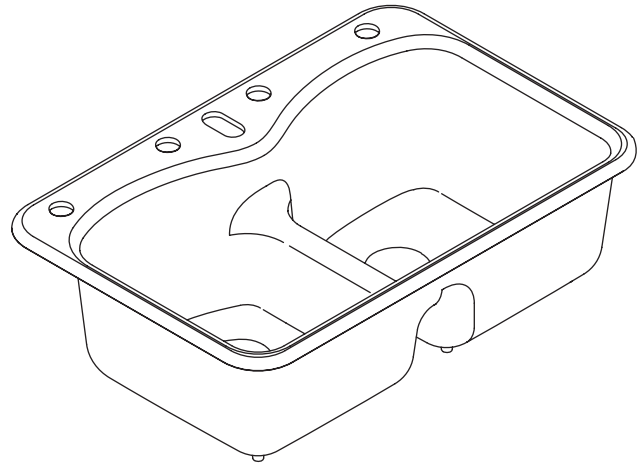

LANGLADE® SMART DIVIDE®

KITCHEN SINK K-6626-6U

Features

- KOHLER cast iron
- Acid-resistant enamel finish
- Double (equal) compartment
- Smart Divide™ lowered divider
- Undercounter
- 6-hole (oversize)
- 23" (58.4 cm) undermount sink kit included
- 33" (83.8 cm) x 22" (55.9 cm)

Codes/Standards Applicable

Specified model meets or exceeds the following:

- ASME A112.19.1/CSA B45.2

Colors/Finishes

- 0: White
- Other: Refer to Price Book for additional colors/finishes

Accessories

- CP: Polished Chrome
- ST: Stainless Steel

Specified Model

Model	Description	Colors/Finishes	
K-6626-6U	Kitchen sink	☐ 0	☐ Other_____
Recommended Accessories			
K-9000	P-Trap	☐ CP	
K-6061	Bottom basin rack (left)		☐ ST
K-6066	Bottom basin rack (right)		☐ ST

Product Specification

The kitchen sink shall be 33" (83.8 cm) in length and 22" (55.9 cm) in width. Sink shall be made of cast iron with acid resistant enamel finish. Sink shall be double (equal) compartment. Sink shall be 6-hole (oversized). Sink shall include Smart Divide lowered divider. Sink shall include 23" (58.4 cm) undermount sink kit. Sink shall be Kohler Model K-6626-6U-_____.