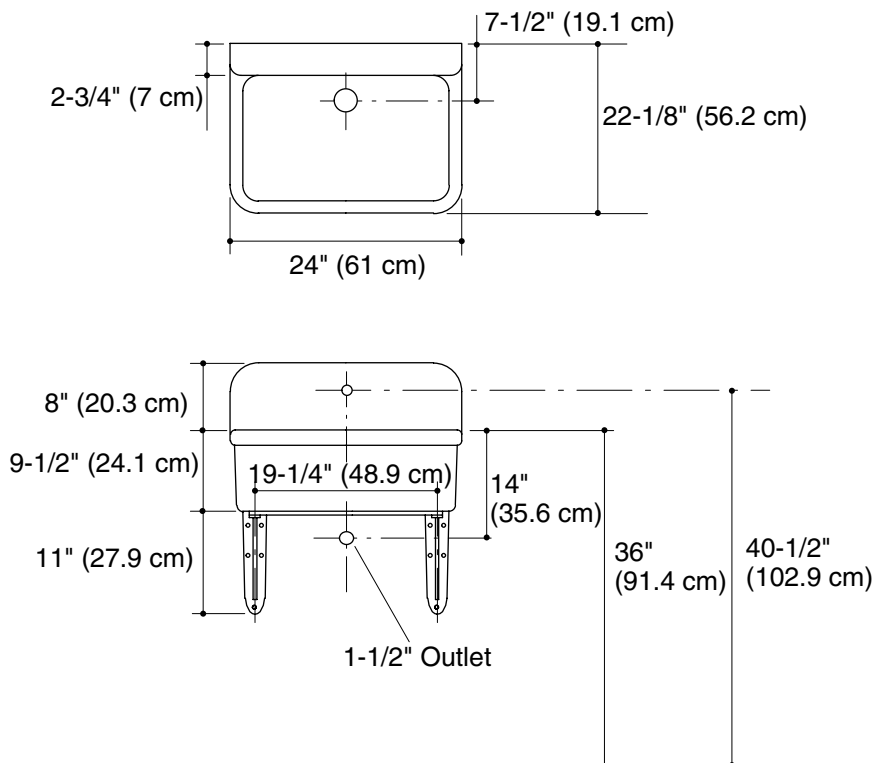

GILFORD™

Technical Information

Fixture*:	
Sink	
Basin area	22" (55.9 cm) x 18" (45.7 cm)
Water depth	8-5/8" (21.9 cm)
Outlet	2-1/4" (5.7 cm) D.
Faucet hole	1-3/8" (3.5 cm) D.
* Approximate measurements for comparison only.	

Installation Notes

Install this product according to the installation guide.

Product Diagram