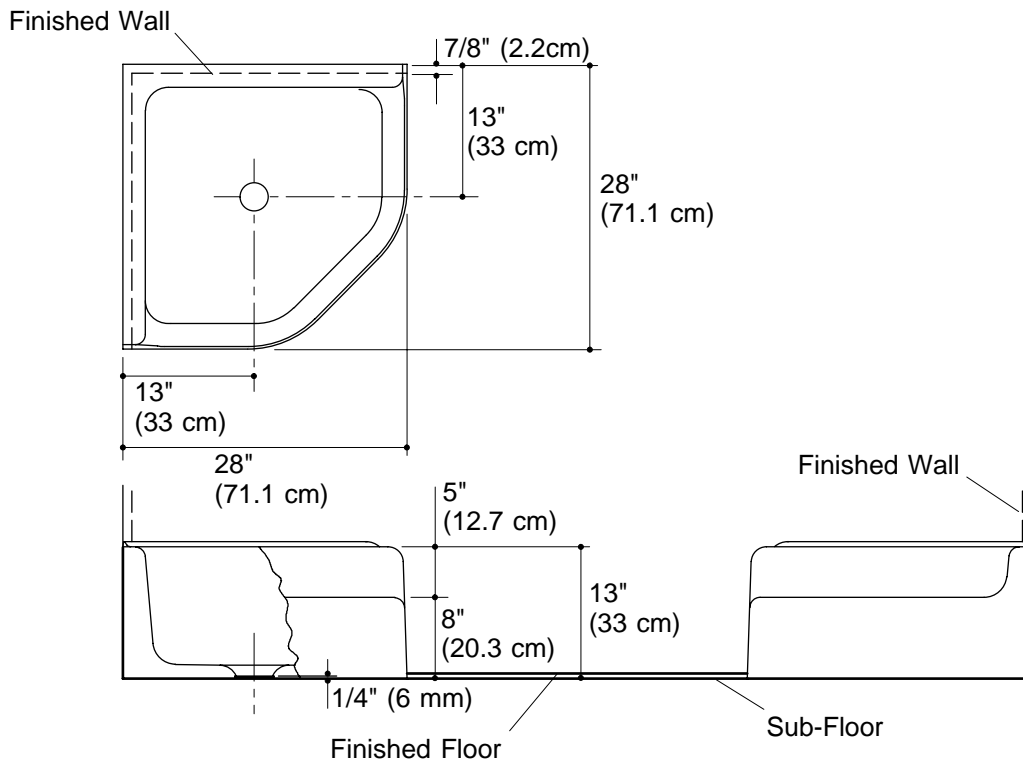

WHITBY™

Technical Information

Fixture:*		basin area	water depth
Sink		23" (58.4 cm) x 23" (58.4 cm)	6-3/4" (17.1 cm)
Drain Hole	2-7/8" (7.3 cm) D.		
* Approximate measurements for comparison only.			

Installation Notes

Install this product according to the installation guide.

Product Diagram