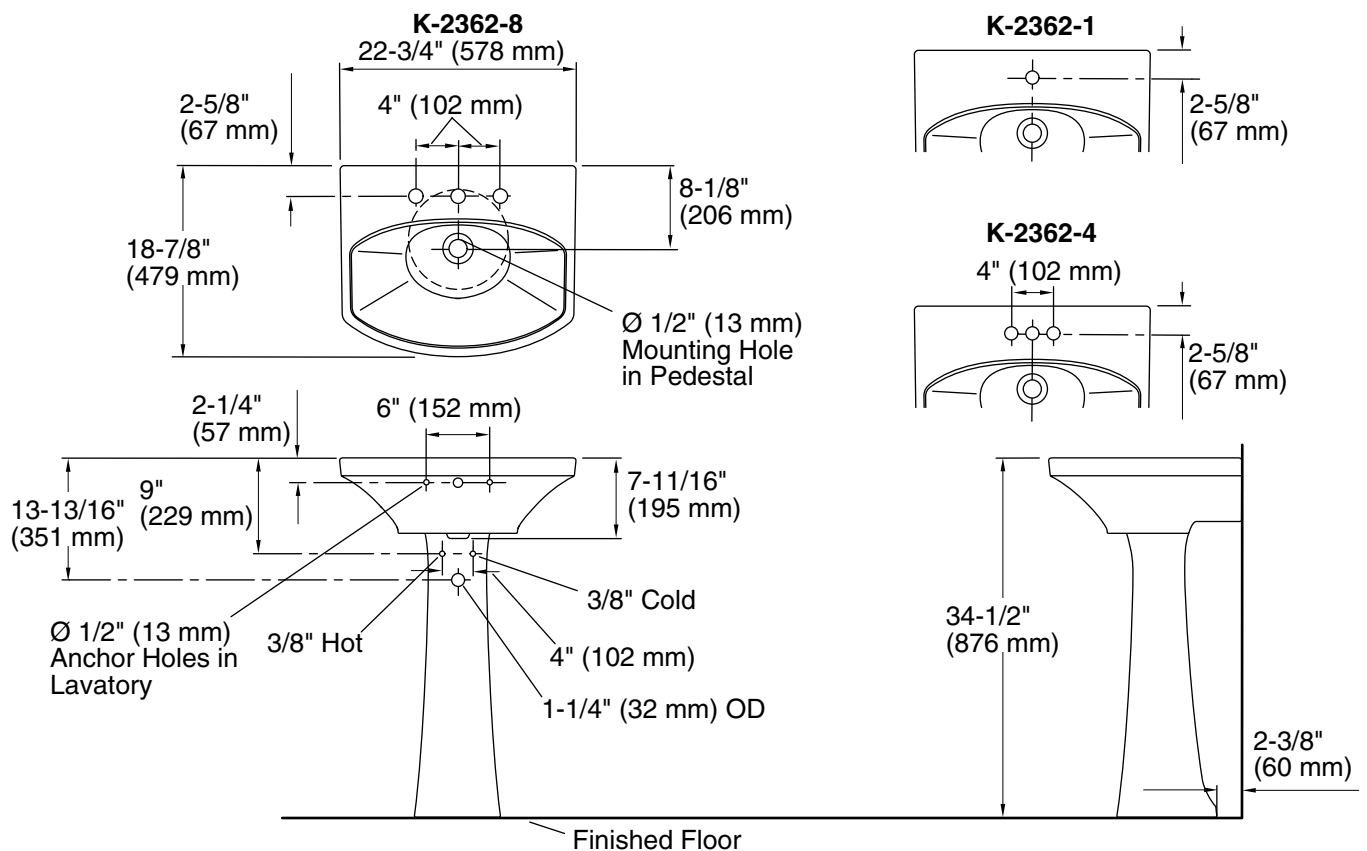

CIMARRON®

Technical Information

Fixture*:	
Basin area	21" (533 mm) x 12-3/4" (324 mm)
Water depth	3-5/8" (92 mm)
Drain hole	Ø 1-3/4" (44 mm)
*Approximate measurements for comparison only.	

Holes	K-2362-1	K-2362-4	K-2362-8
Spout	Ø 1-3/8" (35 mm)	Ø 1-1/4" (32 mm)	Ø 1-3/8" (35 mm)
Faucet		Ø 1-1/4" (32 mm)	Ø 1-3/8" (35 mm)

Included components:	
Lavatory basin, 8" (203 mm) centers	K-2363-8
Lavatory basin, 4" (102 mm) centers	K-2363-4
Lavatory basin, single-hole	K-2363-1
Pedestal	K-2364
Pedestal accessory pack	1020611
Rubber pads	63069

Installation Notes

Install this product according to the installation guide.

Product Diagram