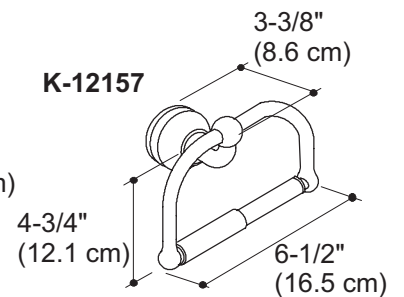

FAIRFAX™

Installation Notes

CAUTION: Risk of personal injury. Do not install these products in any area where they are likely to be used inadvertently as a grab bar or support bar. These products are not designed or intended for use as a grab bar or support bar.

Install this product according to the installation guide.

K-12150=20-1/2" (52.1 cm)
K-12151=6-1/2" (67.3 cm)
K-12152=32-1/2" (82.6 cm)

K-12150=18" (45.7 cm)
K-12151=24" (61 cm)
K-12152=30" (76.2 cm)

K-12157

Product Diagram