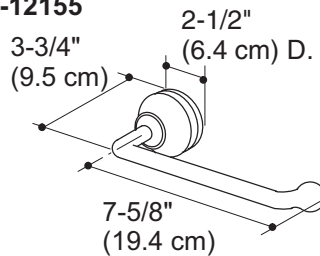

FAIRFAX™

Installation Notes

CAUTION: Risk of personal injury. Do not install these products in any area where they are likely to be used inadvertently as a grab bar or support bar. These products are not designed or intended for use as a grab bar or support bar.

Install this product according to the installation guide.

K-12150=20-1/2" (52.1 cm)
K-12151=6-1/2" (67.3 cm)
K-12152=32-1/2" (82.6 cm)

K-12150=18" (45.7 cm)
K-12151=24" (61 cm)
K-12152=30" (76.2 cm)

K-12155

Product Diagram