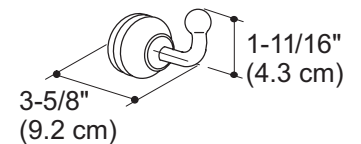

FAIRFAX™

Installation Notes

CAUTION: Risk of personal injury. Do not install these products in any area where they are likely to be used inadvertently as a grab bar or support bar. These products are not designed or intended for use as a grab bar or support bar.

Install this product according to the installation guide.

K-12150=20-1/2" (52.1 cm)
K-12151=6-1/2" (67.3 cm)
K-12152=32-1/2" (82.6 cm)

K-12150=18" (45.7 cm)
K-12151=24" (61 cm)
K-12152=30" (76.2 cm)

K-12156

Product Diagram