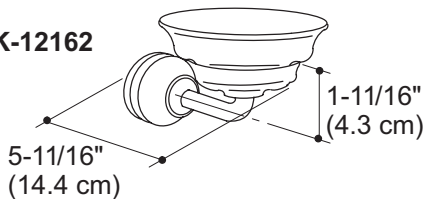

FAIRFAX™

Installation Notes

CAUTION: Risk of personal injury. Do not install these products in any area where they are likely to be used inadvertently as a grab bar or support bar. These products are not designed or intended for use as a grab bar or support bar.

Install this product according to the installation guide.

K-12150=20-1/2" (52.1 cm)
K-12151=6-1/2" (67.3 cm)
K-12152=32-1/2" (82.6 cm)

K-12150=18" (45.7 cm)
K-12151=24" (61 cm)
K-12152=30" (76.2 cm)

Product Diagram