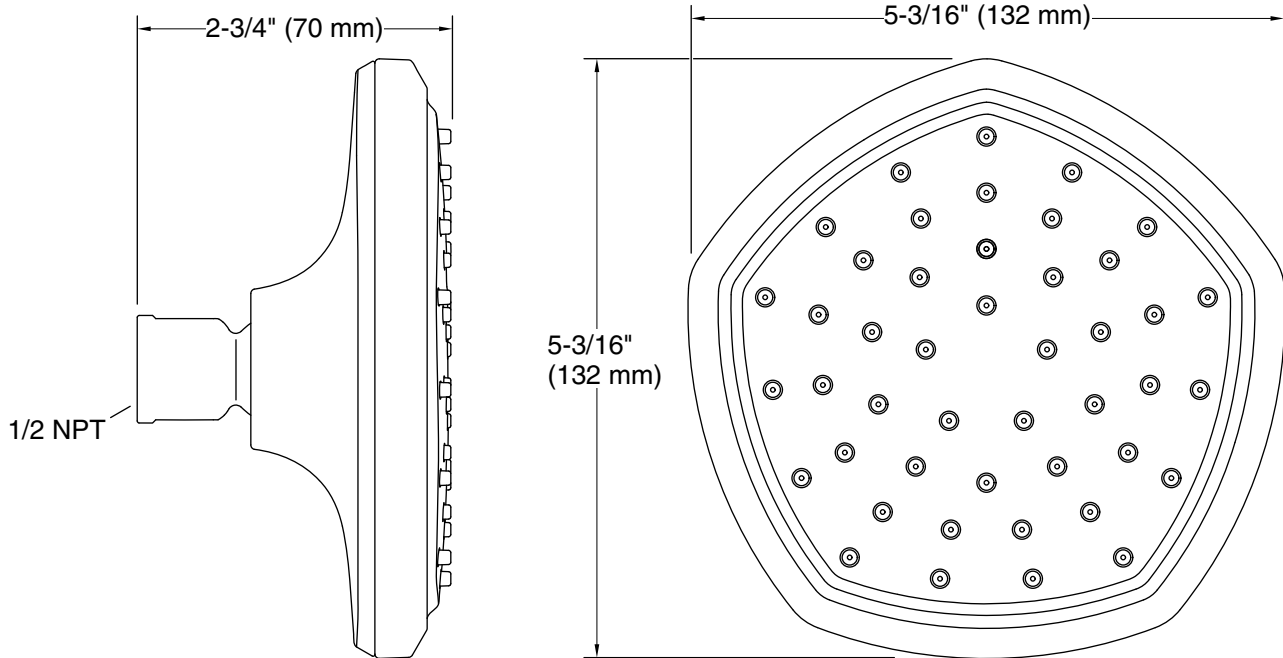

### Features

- Single-function showerhead with 65-nozzle 5" (127 mm) diameter sprayface.
- Full Coverage with Katalyst technology delivers a drenching spray experience, ideal for rinsing shampoo from hair.
- Optimized sprayface for maximum performance.
- MasterClean™ sprayface features an easy-to-clean surface that withstands mineral buildup.
- 2.5 gpm (9.5 lpm) maximum flow rate at 80 psi (5.5 bar).
- Part of the Occasion bathroom faucet and accessory collection.
- Requires shower arm and flange (sold separately).

### Technical Information

All product dimensions are nominal.