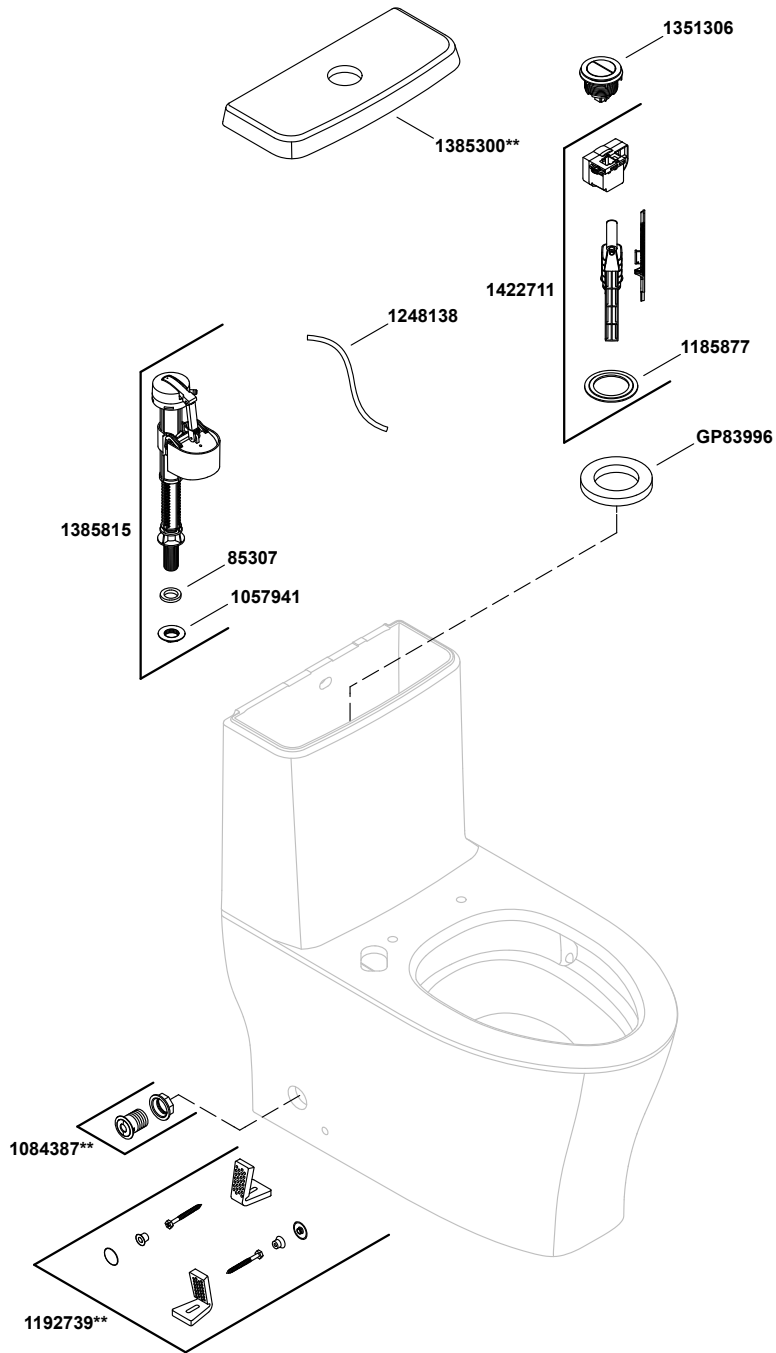

Reach™

One-piece compact elongated dual-flush toilet with skirted trapway
K-23188-HC-0

1392769-8-A

©2020 Kohler Co.