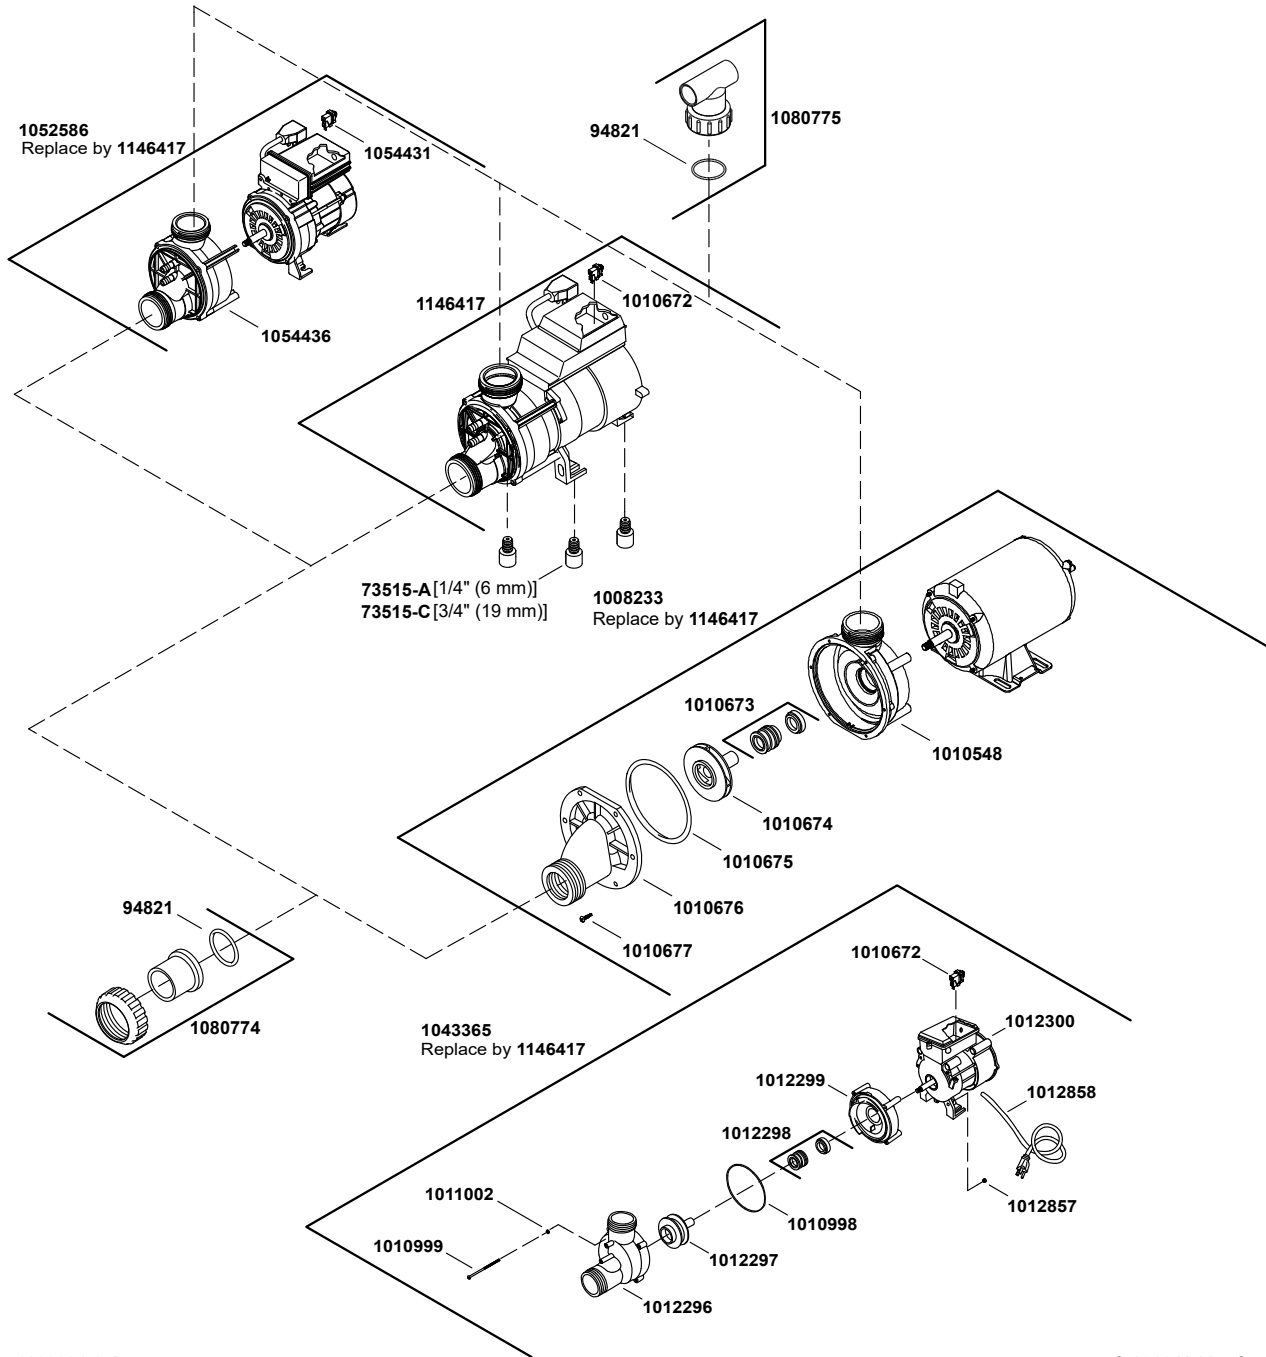

Single Jet For Whirlpools With 6 or More Jets
 88529** (Metal)
 88530** [Colored Finishes, 3-3/16" (81 mm)]
 1011032** [Colored Finishes, 2-7/8" (73 mm)]

©2018 Kohler Co.

Underscore® Rectangle

72" x 36" Heated BubbleMassage™ air bath with whirlpool, center c
K-1835-XHGH-0

Underscore® Rectangle

72" x 36" Heated BubbleMassage™ air bath with whirlpool, center c
K-1835-XHGH-0

1283231-8-A

© 2016 Kohler Co.

Underscore® Rectangle

72" x 36" Heated BubbleMassage™ air bath with whirlpool, center c
K-1835-XHGH-0