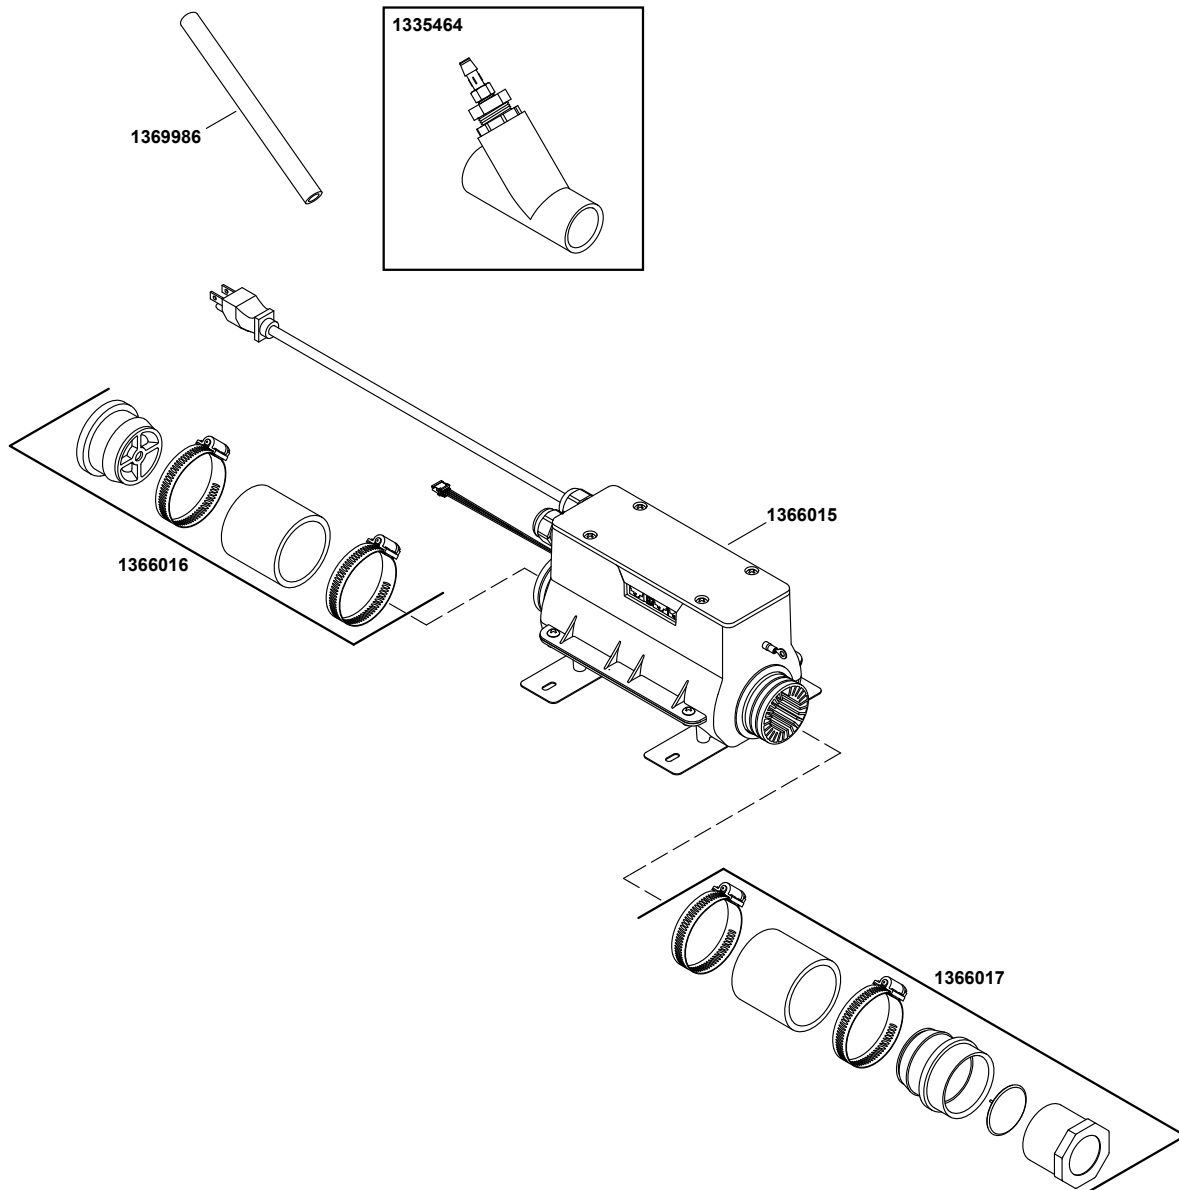

Underscore® Rectangle

72" x 36" Heated BubbleMassage™ air bath with whirlpool, center c
K-1835-XHGH-0

Underscore® Rectangle

72" x 36" Heated BubbleMassage™ air bath with whirlpool, center c
K-1835-XHGH-0

1415961-8-A

©2020 Kohler Co.

Underscore® Rectangle

72" x 36" Heated BubbleMassage™ air bath with whirlpool, center c
K-1835-XHGH-0

Single Jet For Whirlpools With 5 or Less Jets
 88531** (Metal)
 88532** [Colored Finishes, 3-3/16" (81 mm)]
 1011031** [Colored Finishes, 2-7/8" (73 mm)]