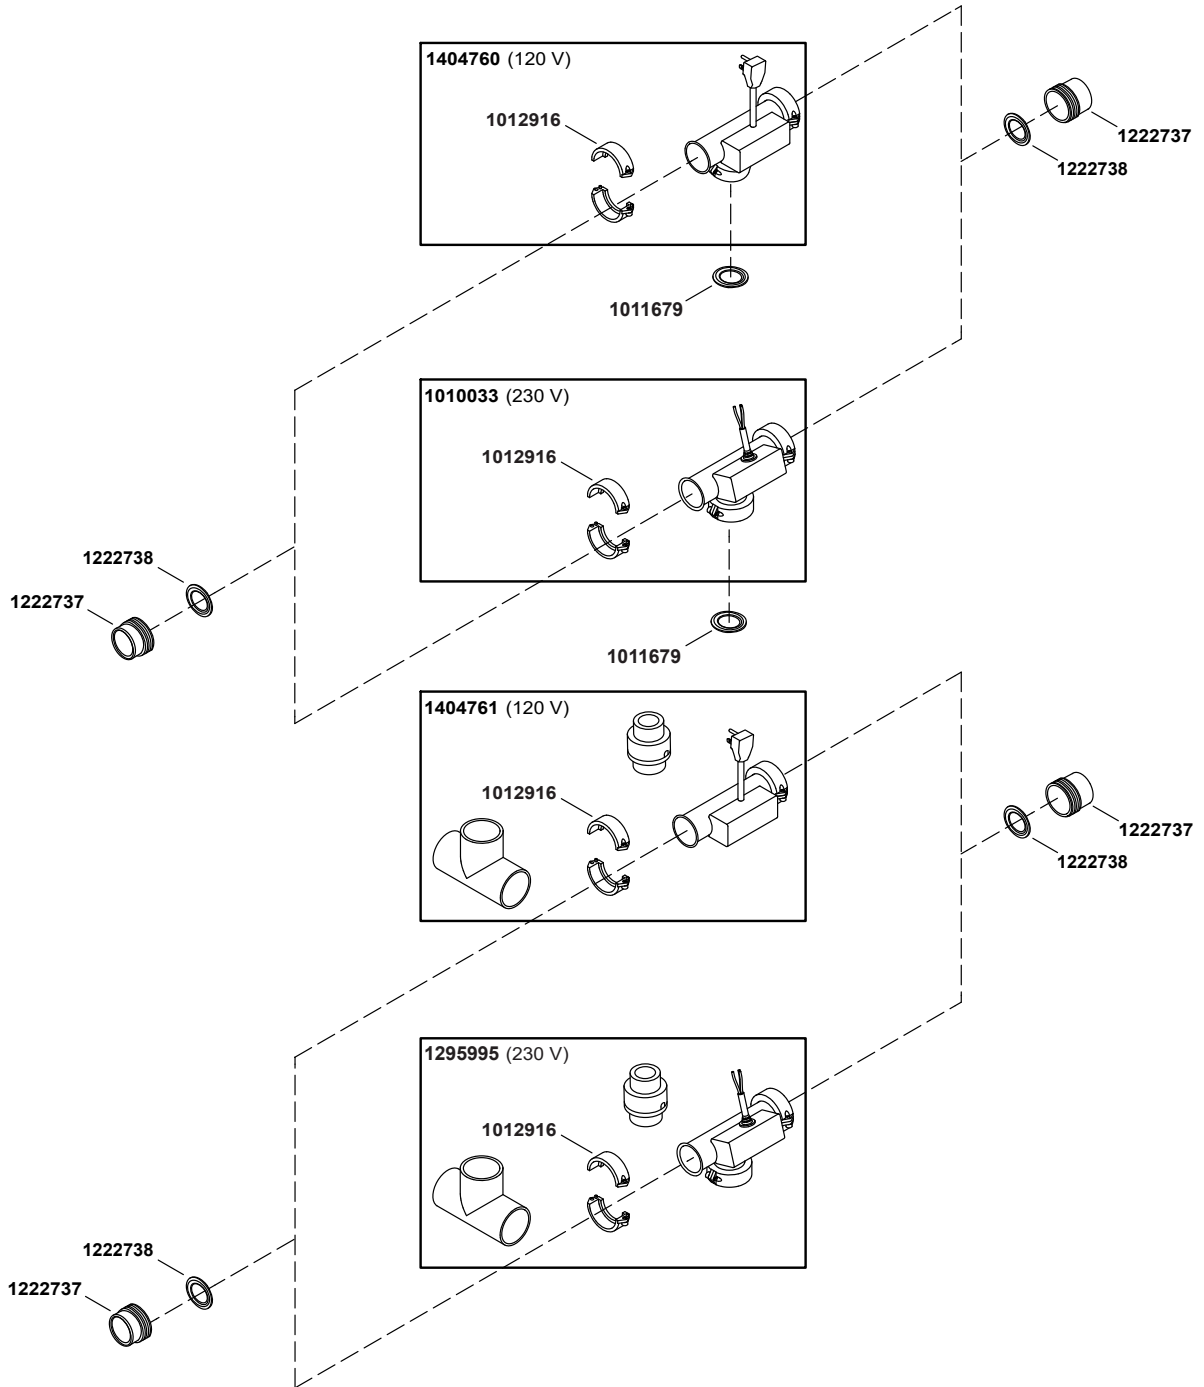

Single Jet For Whirlpools With 6 or More Jets
 88529** (Metal)
 88530** [Colored Finishes, 3-3/16" (81 mm)]
 1011032** [Colored Finishes, 2-7/8" (73 mm)]

©2018 Kohler Co.

Underscore® Rectangle

72" x 36" Heated BubbleMassage™ air bath with whirlpool, center c
K-1835-XHGH-0

Underscore® Rectangle

72" x 36" Heated BubbleMassage™ air bath with whirlpool, center c
K-1835-XHGH-0

1283231-8-A

© 2016 Kohler Co.

Underscore® Rectangle

72" x 36" Heated BubbleMassage™ air bath with whirlpool, center c
K-1835-XHGH-0