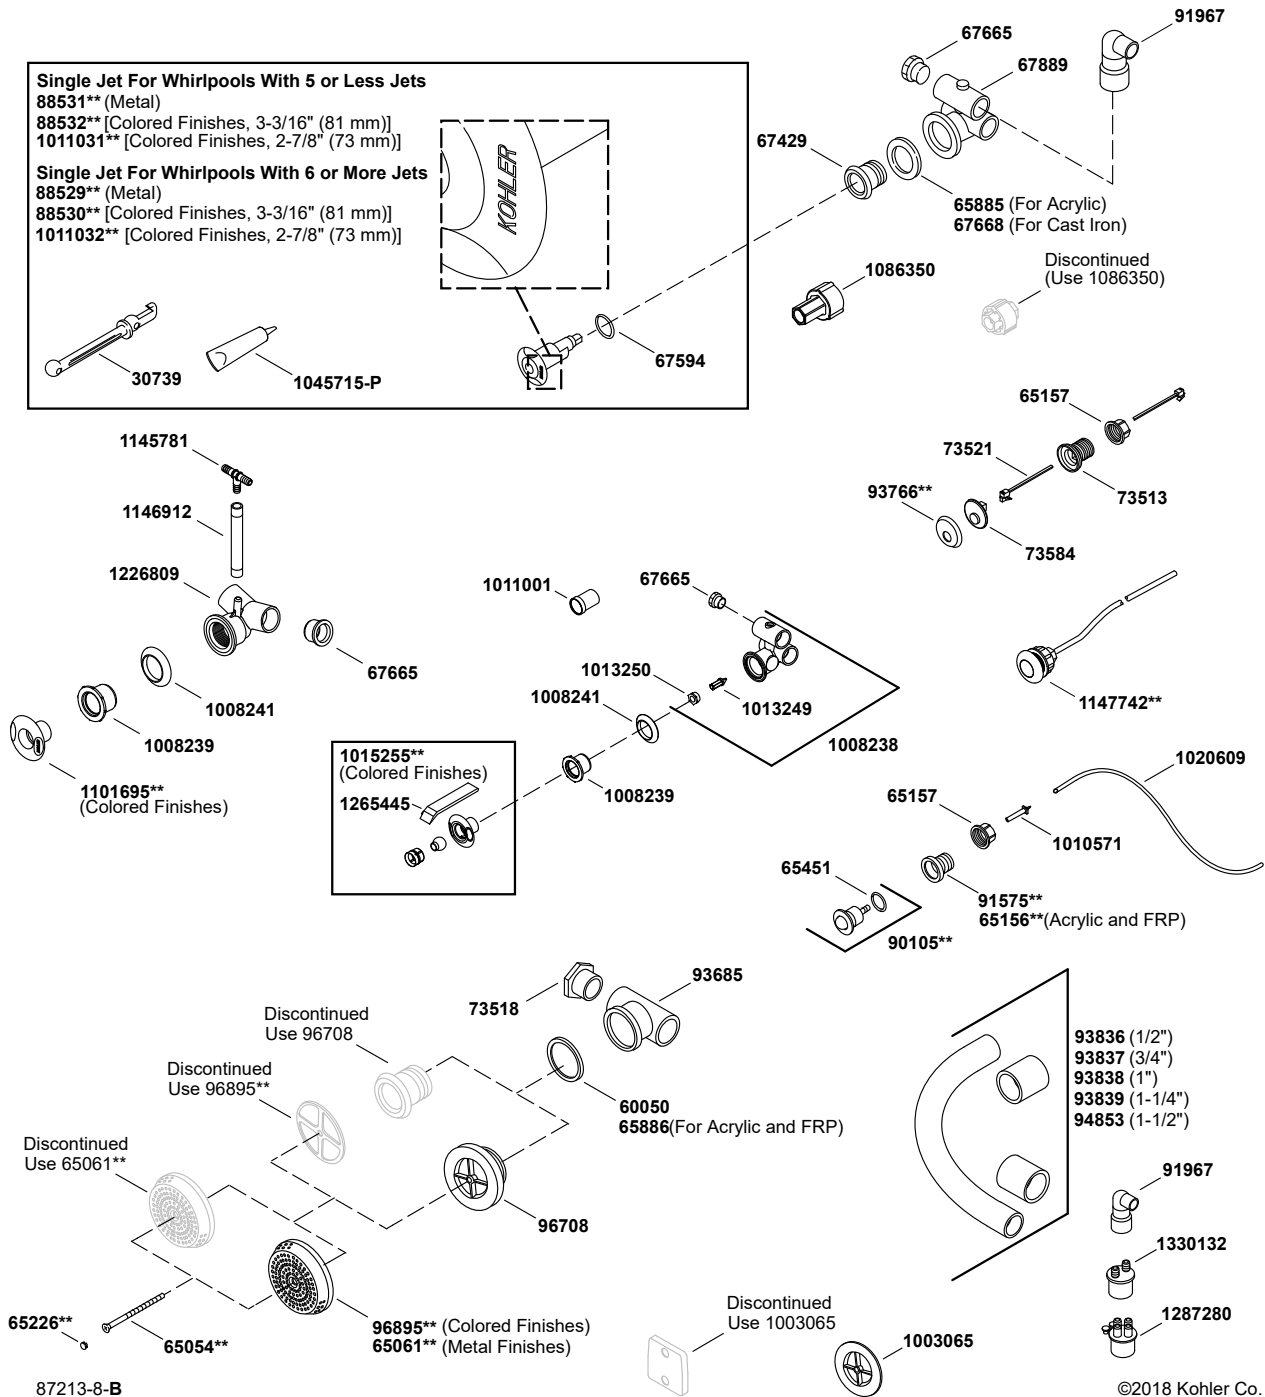

Underscore® Rectangle

72" x 36" Heated BubbleMassage™ air bath with whirlpool, center c
K-1835-XHGH-0

Underscore® Rectangle

72" x 36" Heated BubbleMassage™ air bath with whirlpool, center c
K-1835-XHGH-0

1415961-8-A

©2020 Kohler Co.

Underscore® Rectangle

72" x 36" Heated BubbleMassage™ air bath with whirlpool, center c
K-1835-XHGH-0

Single Jet For Whirlpools With 5 or Less Jets
 88531** (Metal)
 88532** [Colored Finishes, 3-3/16" (81 mm)]
 1011031** [Colored Finishes, 2-7/8" (73 mm)]

Single Jet For Whirlpools With 6 or More Jets
 88529** (Metal)
 88530** [Colored Finishes, 3-3/16" (81 mm)]
 1011032** [Colored Finishes, 2-7/8" (73 mm)]

©2018 Kohler Co.

Underscore® Rectangle

72" x 36" Heated BubbleMassage™ air bath with whirlpool, center c
K-1835-XHGH-0

Underscore® Rectangle

72" x 36" Heated BubbleMassage™ air bath with whirlpool, center c
K-1835-XHGH-0

1283231-8-A

© 2016 Kohler Co.

Underscore® Rectangle

72" x 36" Heated BubbleMassage™ air bath with whirlpool, center c
K-1835-XHGH-0