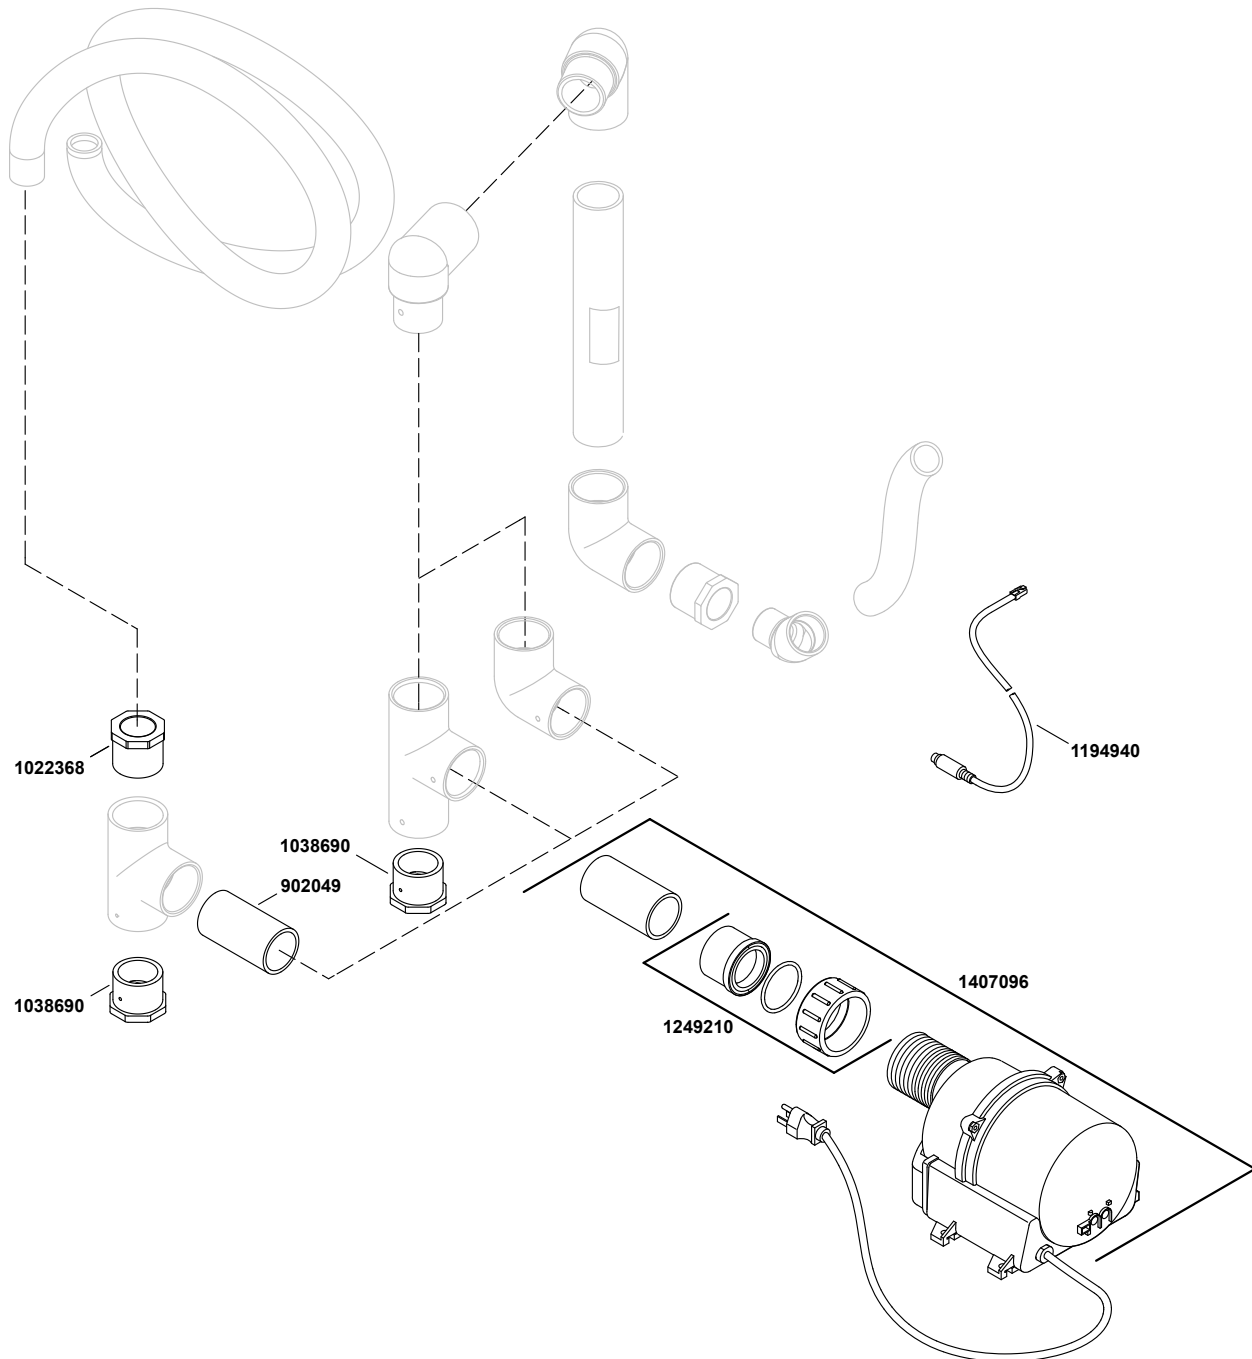

Underscore® Rectangle

72" x 36" Heated BubbleMassage™ air bath with whirlpool, center c
K-1835-XHGH-0

Underscore® Rectangle

72" x 36" Heated BubbleMassage™ air bath with whirlpool, center c
K-1835-XHGH-0

1415961-8-A

©2020 Kohler Co.

Underscore® Rectangle

72" x 36" Heated BubbleMassage™ air bath with whirlpool, center c
K-1835-XHGH-0

Single Jet For Whirlpools With 5 or Less Jets
 88531** (Metal)
 88532** [Colored Finishes, 3-3/16" (81 mm)]
 1011031** [Colored Finishes, 2-7/8" (73 mm)]

Single Jet For Whirlpools With 6 or More Jets
 88529** (Metal)
 88530** [Colored Finishes, 3-3/16" (81 mm)]
 1011032** [Colored Finishes, 2-7/8" (73 mm)]

©2018 Kohler Co.

Underscore® Rectangle

72" x 36" Heated BubbleMassage™ air bath with whirlpool, center c
K-1835-XHGH-0

Underscore® Rectangle

72" x 36" Heated BubbleMassage™ air bath with whirlpool, center c
K-1835-XHGH-0

1283231-8-A

© 2016 Kohler Co.

Underscore® Rectangle

72" x 36" Heated BubbleMassage™ air bath with whirlpool, center c
K-1835-XHGH-0