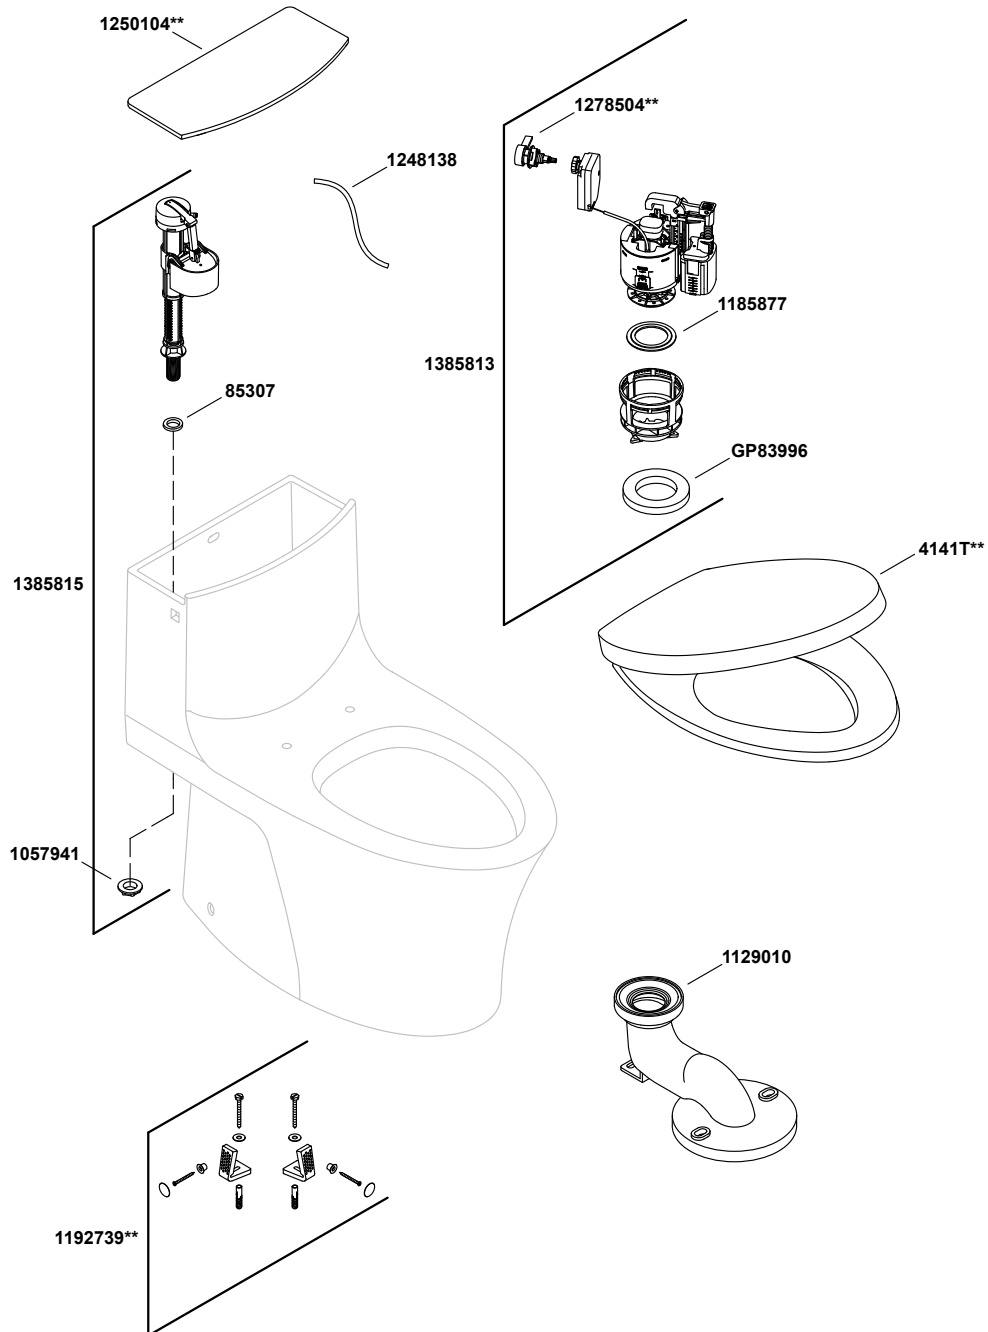

Veil®

One-piece elongated dual-flush toilet with skirted trapway
K-1381-0

1262233-8-B

©2020 Kohler Co.