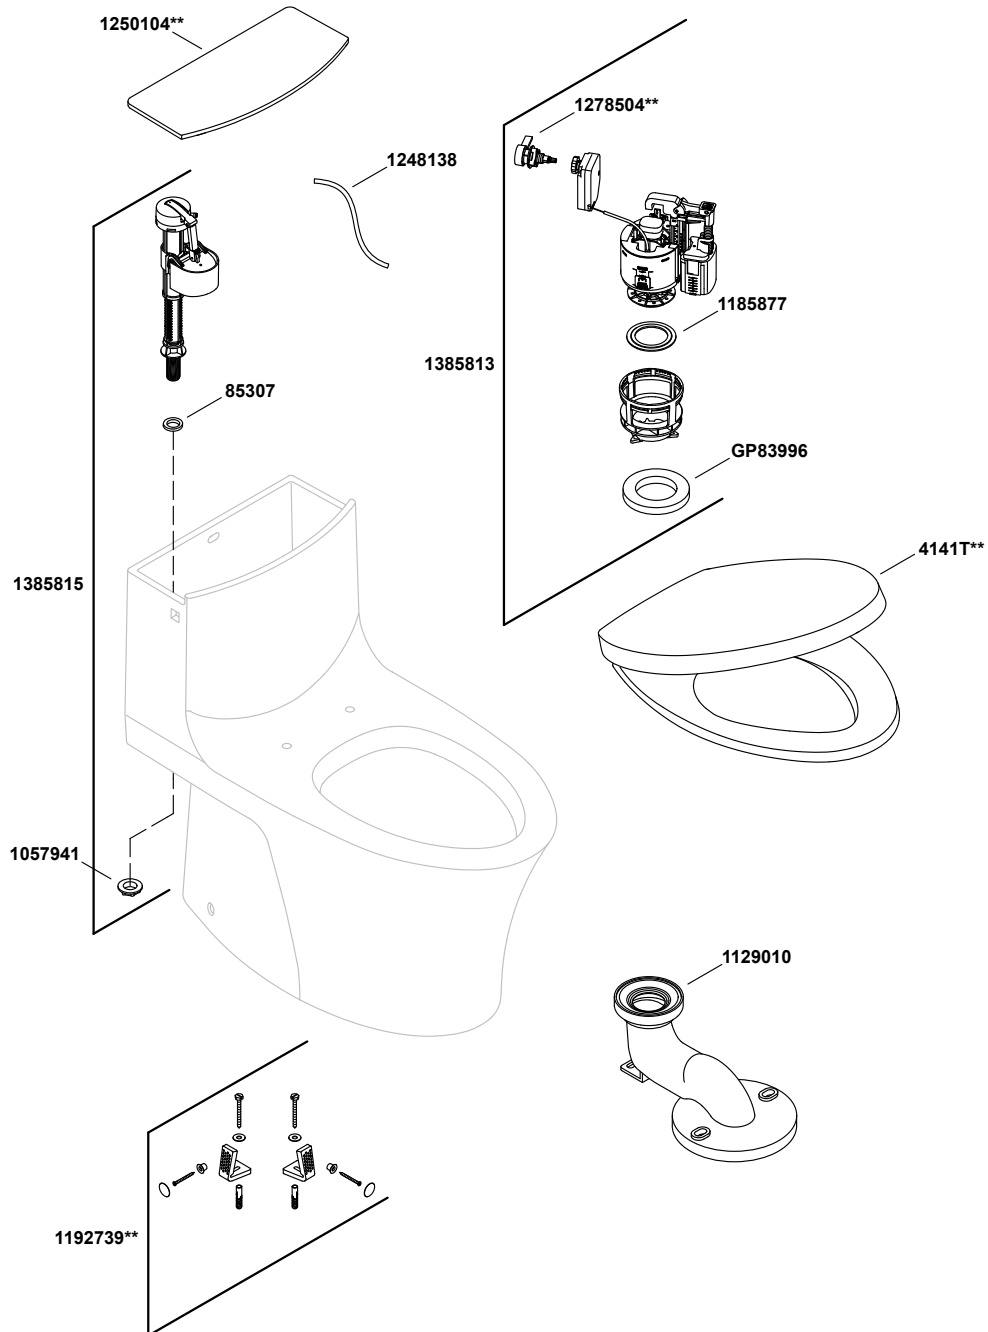

Veil®

One-piece elongated dual-flush toilet with skirted trapway and conc
K-1381-HC-0

1262233-8-B

©2020 Kohler Co.