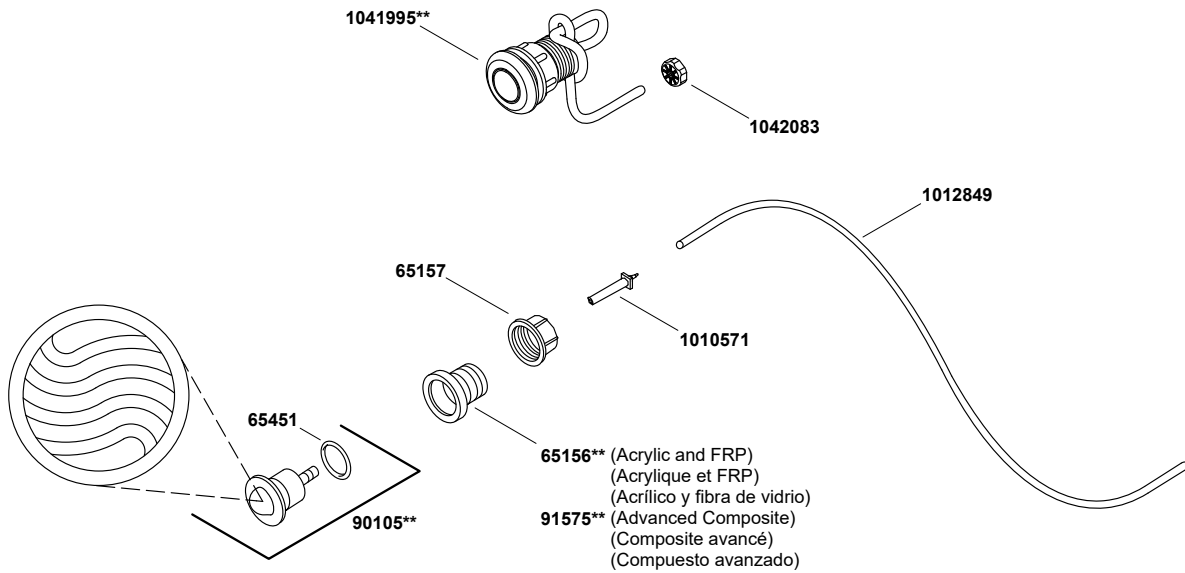

Sunward®

72" x 42" drop-in whirlpool with reversible drain and heater
K-1164-H-0

Sunward®

72" x 42" drop-in whirlpool with reversible drain and heater
K-1164-H-0

1283231-8-A

© 2016 Kohler Co.

Sunward®

72" x 42" drop-in whirlpool with reversible drain and heater
K-1164-H-0

Sunward®

72" x 42" drop-in whirlpool with reversible drain and heater
K-1164-H-0

Sunward®

72" x 42" drop-in whirlpool with reversible drain and heater K-1164-H-0

Single Jet For Whirlpools With 5 or Less Jets
 88531** (Metal)
 88532** [Colored Finishes, 3-3/16" (81 mm)]
 1011031** [Colored Finishes, 2-7/8" (73 mm)]

Single Jet For Whirlpools With 6 or More Jets
 88529** (Metal)
 88530** [Colored Finishes, 3-3/16" (81 mm)]
 1011032** [Colored Finishes, 2-7/8" (73 mm)]

©2018 Kohler Co.

Sunward®

72" x 42" drop-in whirlpool with reversible drain and heater
K-1164-H-0