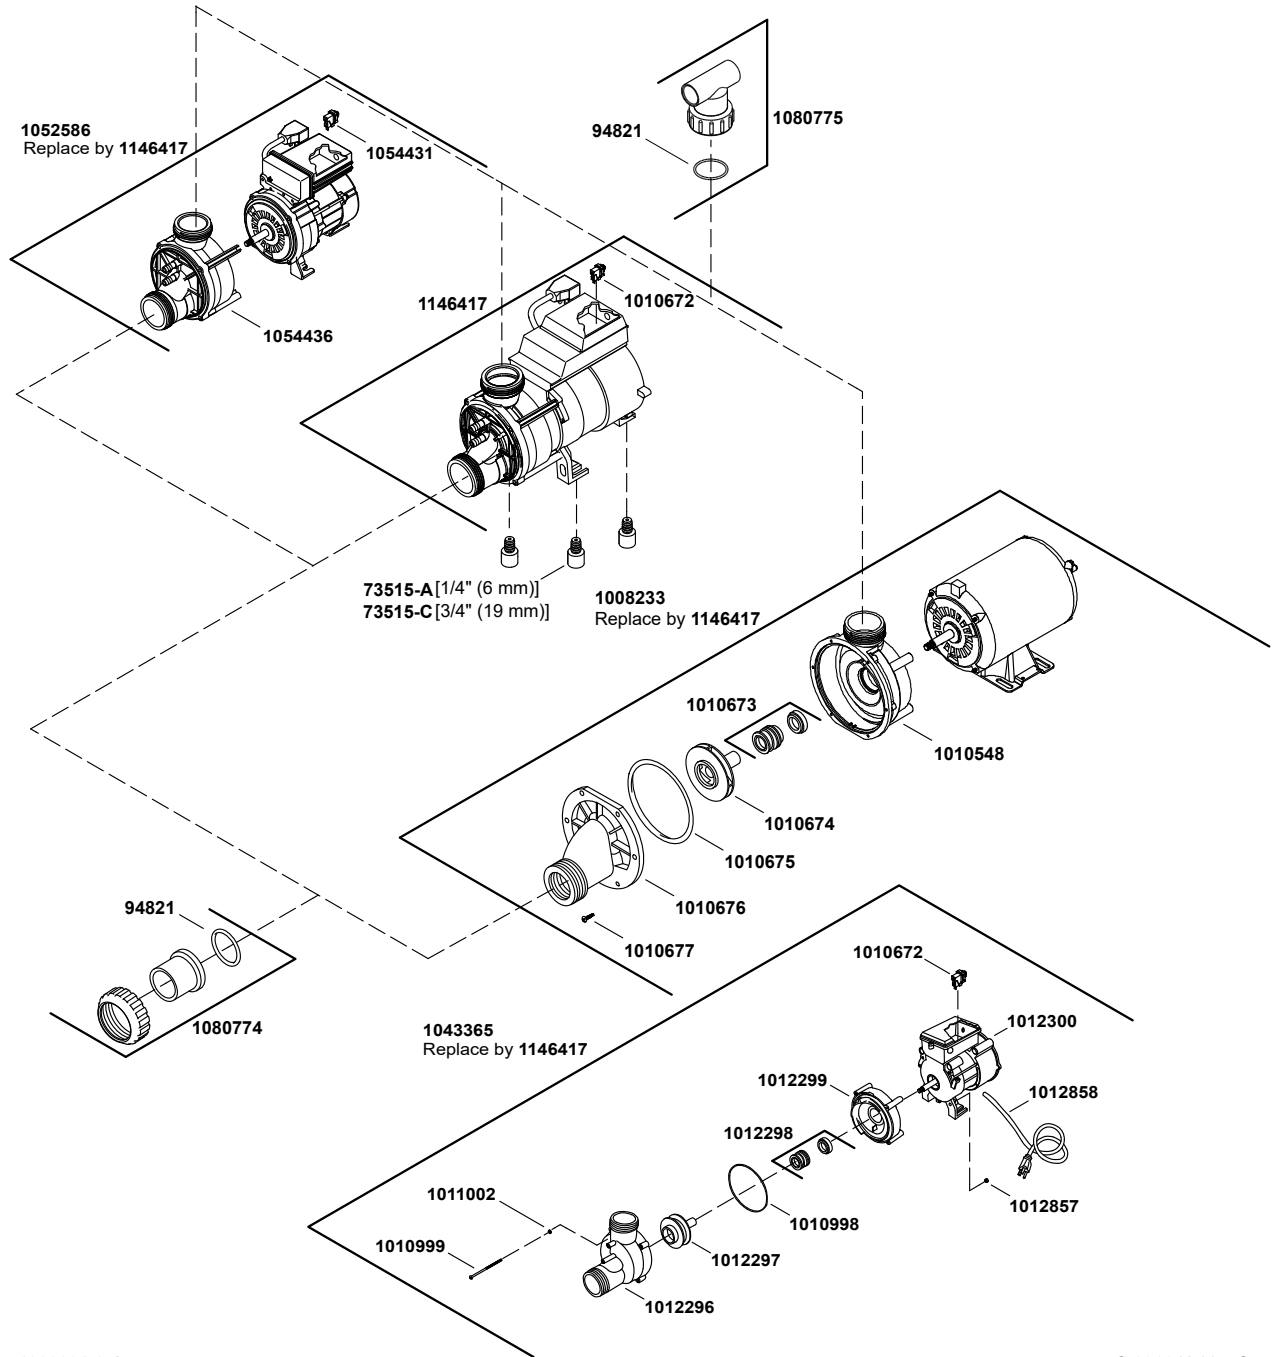

Sunward®

72" x 42" drop-in whirlpool with reversible drain and heater
K-1164-H-0

Sunward®

72" x 42" drop-in whirlpool with reversible drain and heater
K-1164-H-0

1283231-8-A

© 2016 Kohler Co.

Sunward®

72" x 42" drop-in whirlpool with reversible drain and heater
K-1164-H-0

Sunward®

72" x 42" drop-in whirlpool with reversible drain and heater
K-1164-H-0

Sunward®

72" x 42" drop-in whirlpool with reversible drain and heater K-1164-H-0

Single Jet For Whirlpools With 5 or Less Jets
 88531** (Metal)
 88532** [Colored Finishes, 3-3/16" (81 mm)]
 1011031** [Colored Finishes, 2-7/8" (73 mm)]

Single Jet For Whirlpools With 6 or More Jets
 88529** (Metal)
 88530** [Colored Finishes, 3-3/16" (81 mm)]
 1011032** [Colored Finishes, 2-7/8" (73 mm)]

©2018 Kohler Co.

Sunward®

72" x 42" drop-in whirlpool with reversible drain and heater
K-1164-H-0