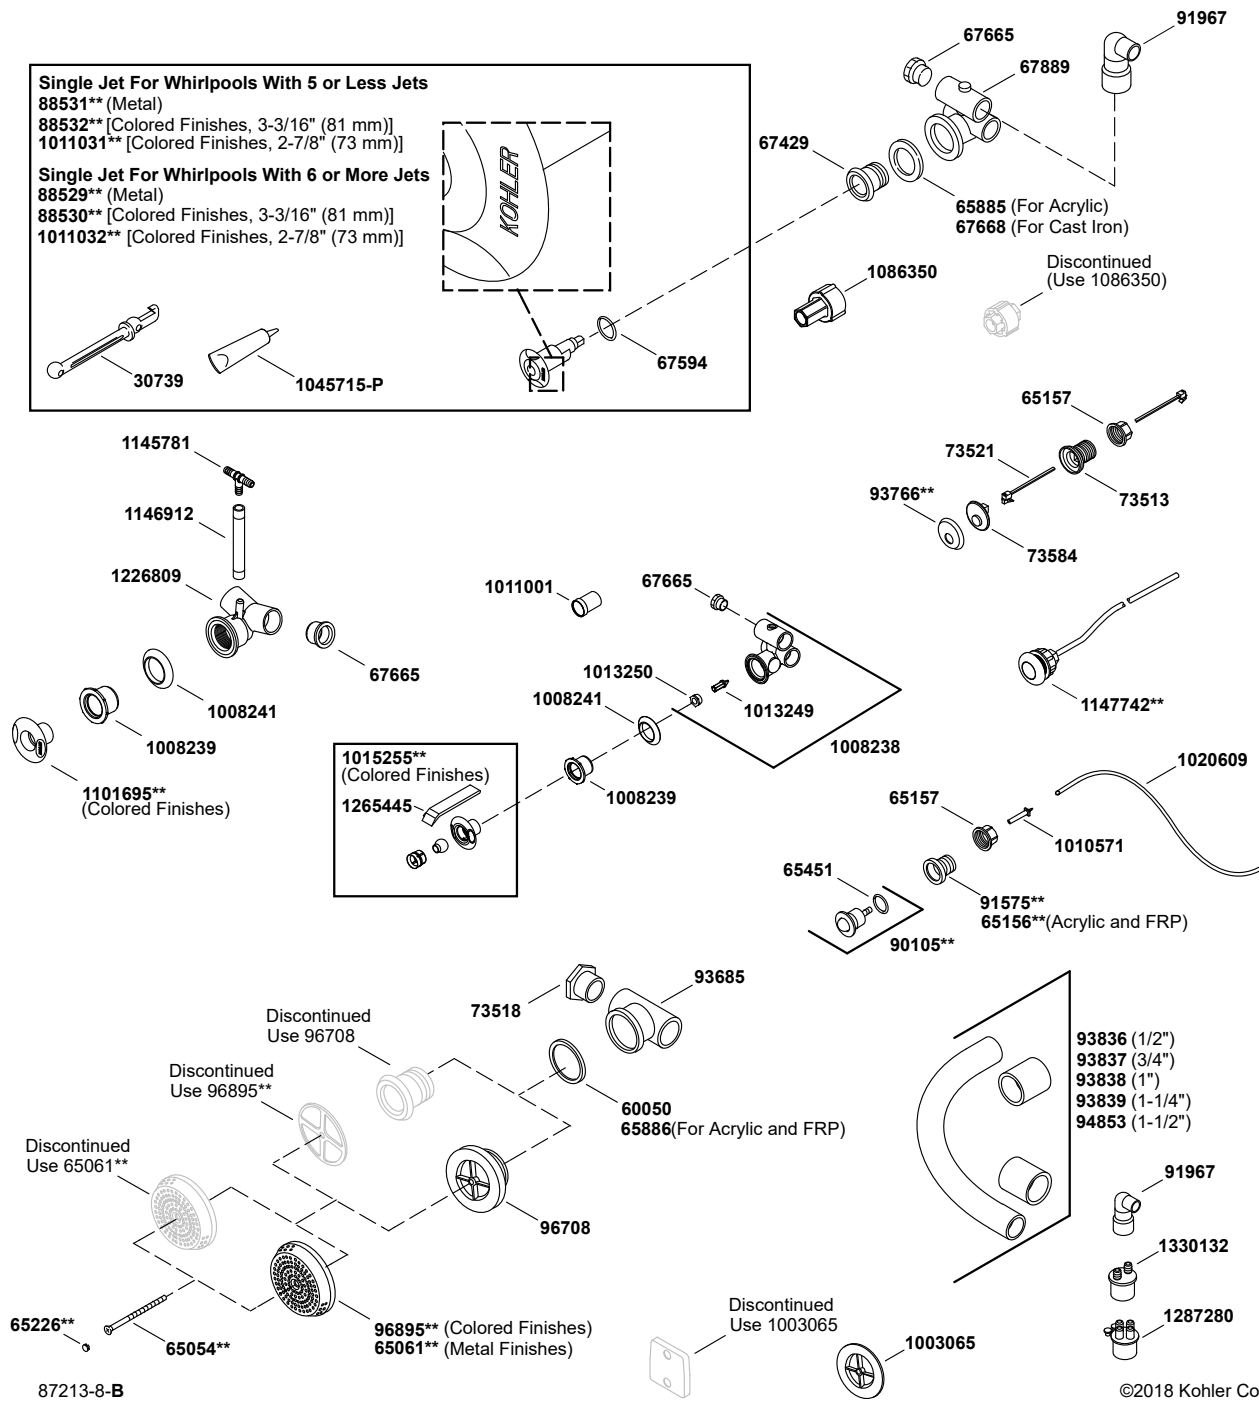

Sunward®

72" x 42" drop-in whirlpool with reversible drain and heater
K-1164-H-0

Sunward®

72" x 42" drop-in whirlpool with reversible drain and heater
K-1164-H-0

1283231-8-A

© 2016 Kohler Co.

Sunward®

72" x 42" drop-in whirlpool with reversible drain and heater
K-1164-H-0

Sunward®

72" x 42" drop-in whirlpool with reversible drain and heater
K-1164-H-0

Sunward®

72" x 42" drop-in whirlpool with reversible drain and heater K-1164-H-0

Single Jet For Whirlpools With 5 or Less Jets
 88531** (Metal)
 88532** [Colored Finishes, 3-3/16" (81 mm)]
 1011031** [Colored Finishes, 2-7/8" (73 mm)]

Single Jet For Whirlpools With 6 or More Jets
 88529** (Metal)
 88530** [Colored Finishes, 3-3/16" (81 mm)]
 1011032** [Colored Finishes, 2-7/8" (73 mm)]

©2018 Kohler Co.

Sunward®

72" x 42" drop-in whirlpool with reversible drain and heater
K-1164-H-0