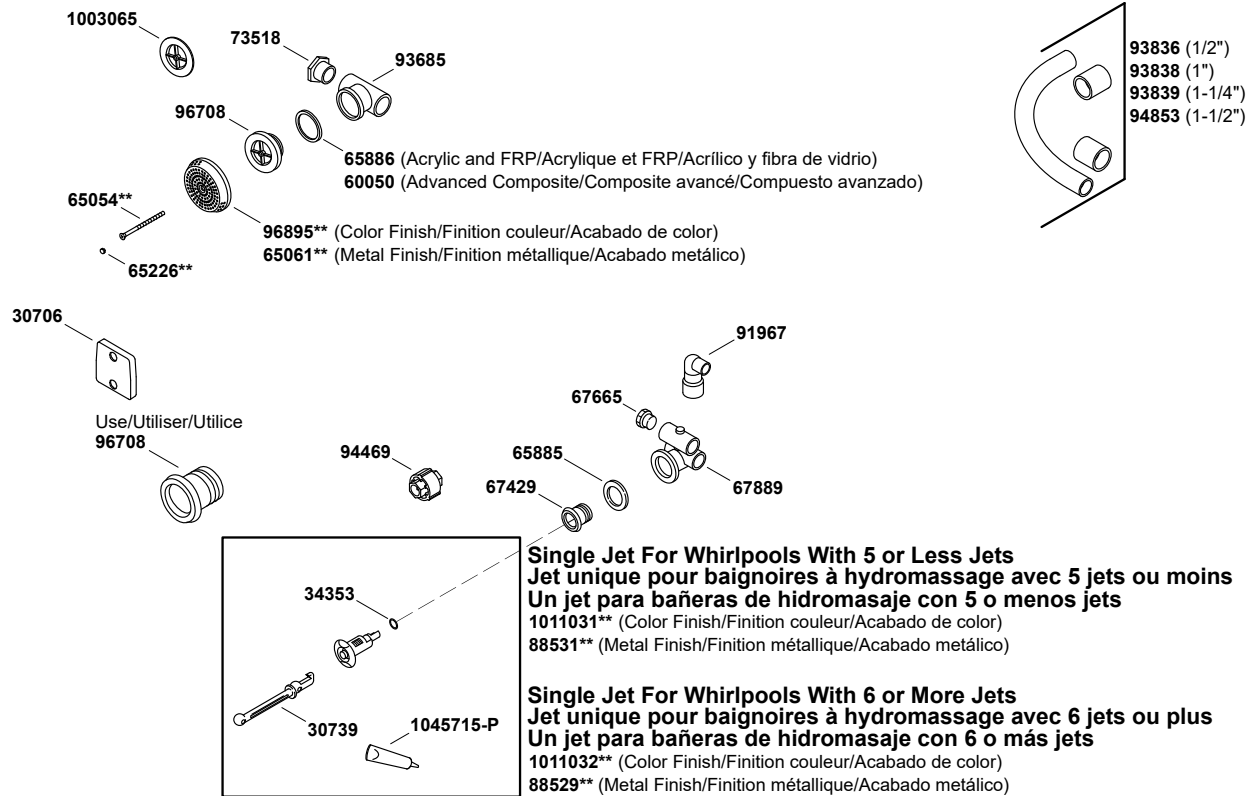

Sunward®

72" x 42" drop-in whirlpool with reversible drain and heater
K-1164-H-0

Sunward®

72" x 42" drop-in whirlpool with reversible drain and heater
K-1164-H-0

1283231-8-A

© 2016 Kohler Co.

Sunward®

72" x 42" drop-in whirlpool with reversible drain and heater
K-1164-H-0

Sunward®

72" x 42" drop-in whirlpool with reversible drain and heater
K-1164-H-0

Sunward®

72" x 42" drop-in whirlpool with reversible drain and heater K-1164-H-0

Single Jet For Whirlpools With 5 or Less Jets
 88531** (Metal)
 88532** [Colored Finishes, 3-3/16" (81 mm)]
 1011031** [Colored Finishes, 2-7/8" (73 mm)]

Single Jet For Whirlpools With 6 or More Jets
 88529** (Metal)
 88530** [Colored Finishes, 3-3/16" (81 mm)]
 1011032** [Colored Finishes, 2-7/8" (73 mm)]

©2018 Kohler Co.

Sunward®

72" x 42" drop-in whirlpool with reversible drain and heater
K-1164-H-0