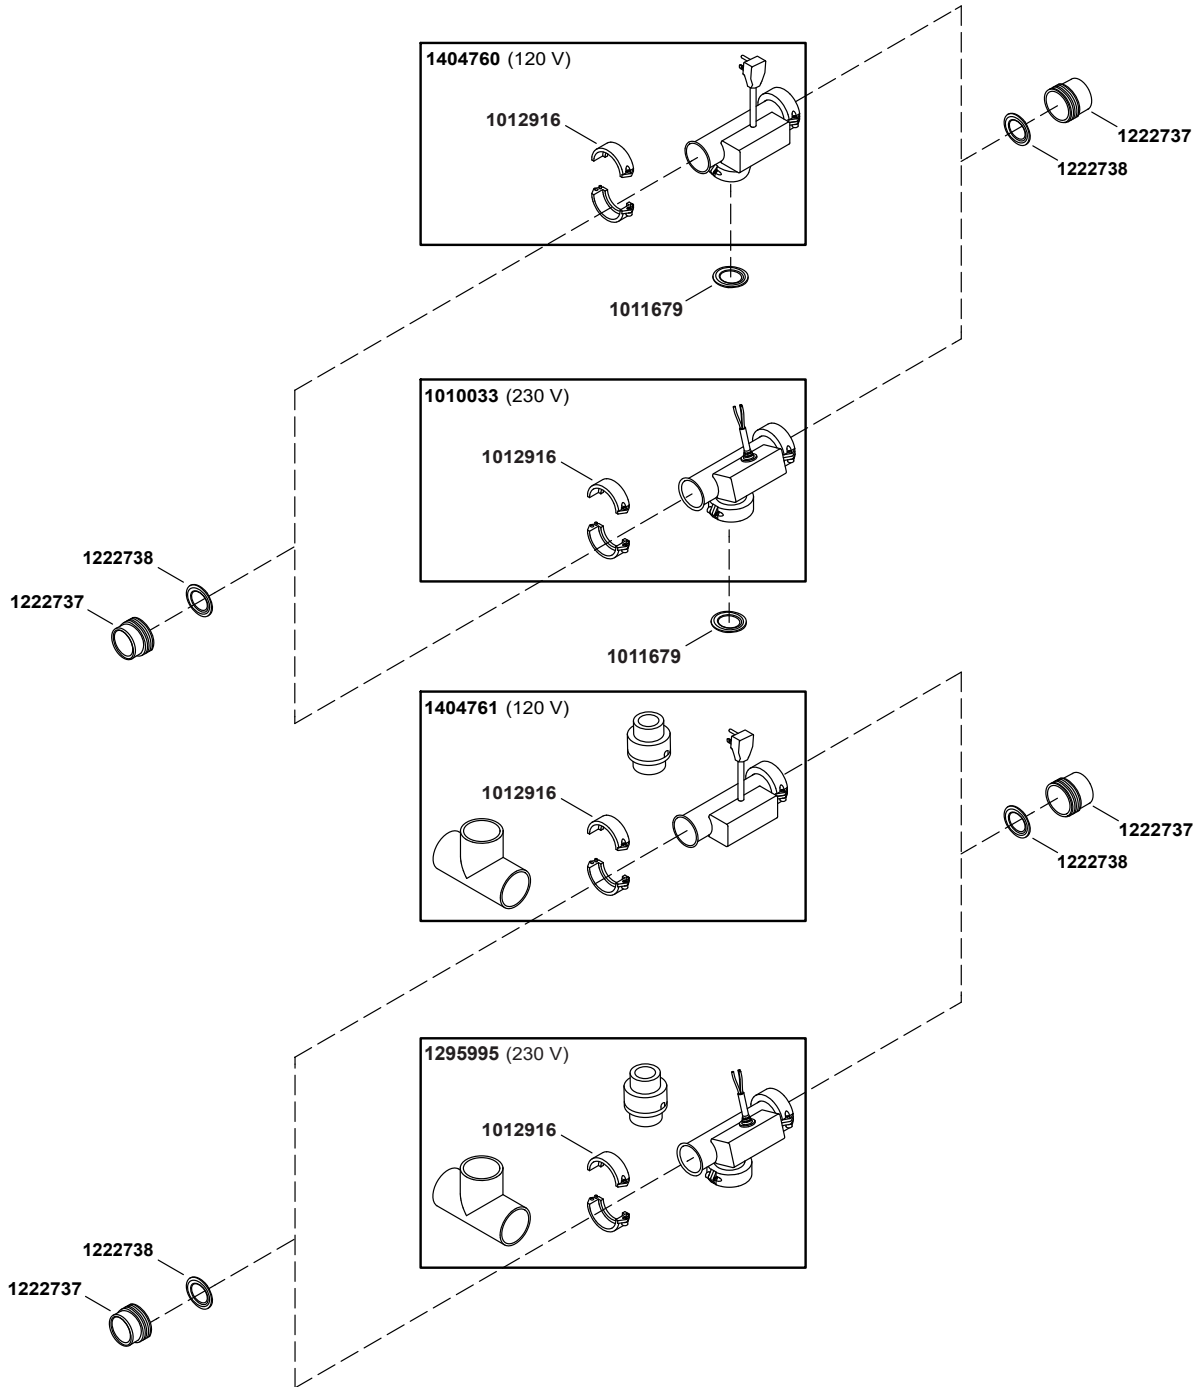

Sunward®

72" x 42" drop-in whirlpool with reversible drain and heater
K-1164-H-0

Sunward®

72" x 42" drop-in whirlpool with reversible drain and heater
K-1164-H-0

1283231-8-A

© 2016 Kohler Co.

Sunward®

72" x 42" drop-in whirlpool with reversible drain and heater
K-1164-H-0

Sunward®

72" x 42" drop-in whirlpool with reversible drain and heater
K-1164-H-0

Sunward®

72" x 42" drop-in whirlpool with reversible drain and heater K-1164-H-0

Single Jet For Whirlpools With 5 or Less Jets
 88531** (Metal)
 88532** [Colored Finishes, 3-3/16" (81 mm)]
 1011031** [Colored Finishes, 2-7/8" (73 mm)]

Single Jet For Whirlpools With 6 or More Jets
 88529** (Metal)
 88530** [Colored Finishes, 3-3/16" (81 mm)]
 1011032** [Colored Finishes, 2-7/8" (73 mm)]

©2018 Kohler Co.

Sunward®

72" x 42" drop-in whirlpool with reversible drain and heater
K-1164-H-0