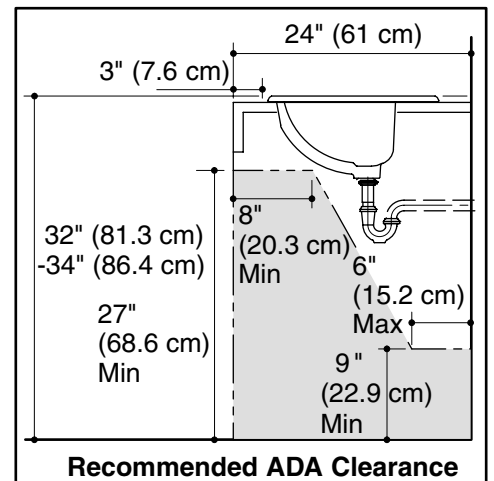

Product Diagram