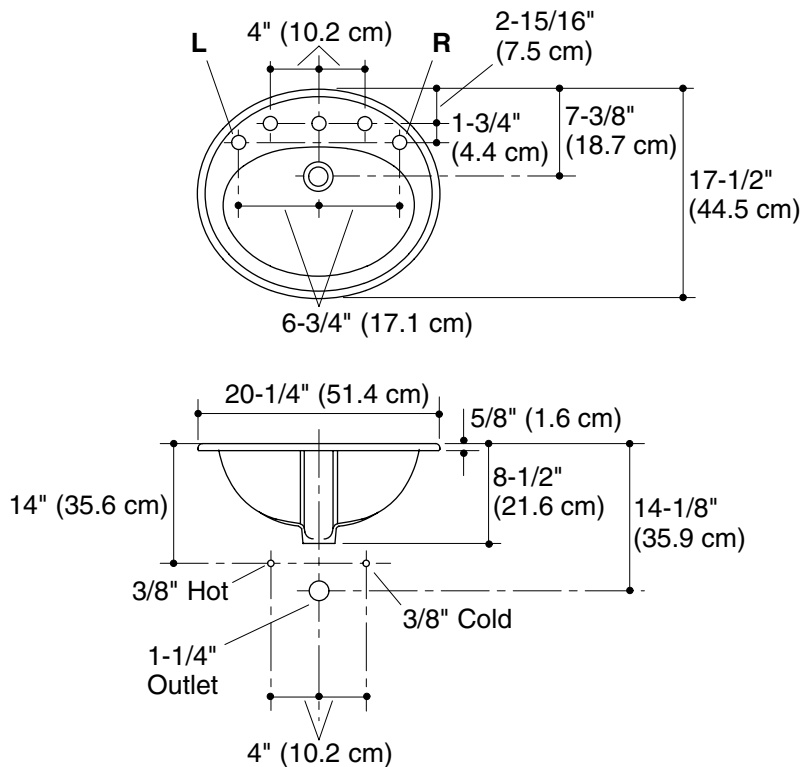

PENNINGTON™

Technical Information

Fixture:*	Basin area	Water depth
Lavatory	16" (40.6 cm) x 11" (27.9 cm)	4" (10.2 cm)
Drain hole	1-3/4" (4.4 cm) D.	
* Approximate measurements for comparison only.		

Holes	Spout	Faucet	Soap dispenser
	1-3/8" (3.5 cm) D.	1-3/8" (3.5 cm) D.	1-1/4" (3.2 cm) D.

Included components:	
Cut-out template	1002970-7

Installation Notes

Install this product according to the installation guide.

NOTICE: Countertop manufacturer or cutter **must** use the cut-out template provided with the product, or a current one provided by Kohler Co. (call 1-800-4-KOHLER). Kohler Co. is not responsible for cutout errors when the incorrect cut-out template is used.

Standard Installation