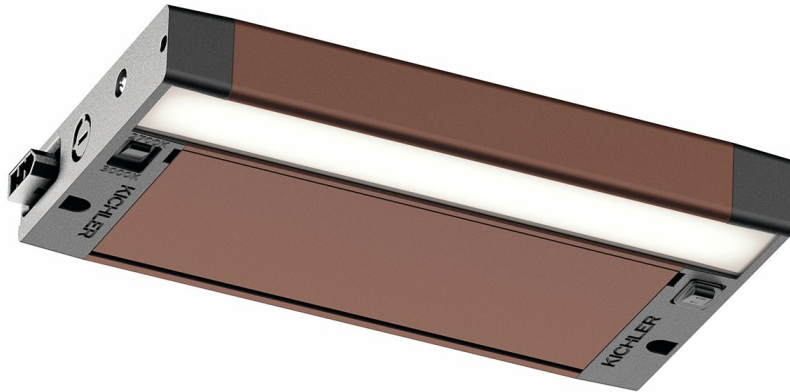

6U Series LED Collection
6U LED 2700K/3000K Cabinet Light - 8" BZT
 6UCSK08BZT (Bronze Textured)

Project Name: _____
 Location: _____
 Type: _____
 Qty: _____
 Comments: _____

Ordering Information

Product ID	6UCSK08BZT
Finish	Bronze Textured
Available Finishes	BZT, NIT, WHT
Collection	6U Series LED Collection

Dimensions

Weight	0.90 LBS
--------	----------

Photometrics

Kelvin Temperature	2700/3000 K
Color Rendering Index	93
Volt AMPERE	6.3

Specifications

Material	Aluminum
----------	----------

Electrical

Dimmable	Yes
Input Voltage	Single(120)
Switch Type	On-Off, Rocker

Primary Lamping

Light Source	LED
Lamp Included	Integrated
Delivered Lumens	270/270
Delivered Efficacy	47
Dimming	Yes

Dimensions

Height	1.00"
Length	8.00"
Width	4.25"