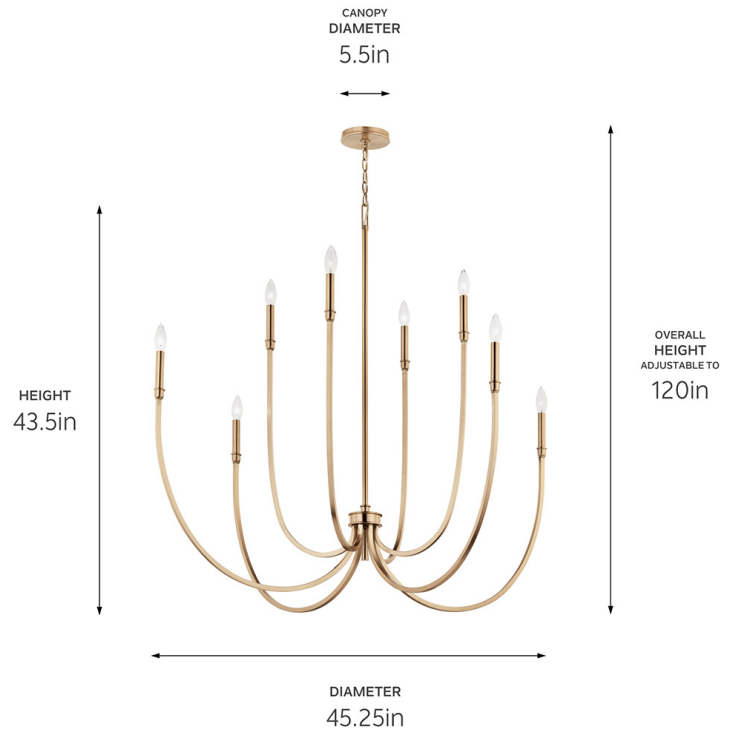

SPECIFICATIONS

Certifications/Qualifications

ADA Compliant	No
Prop65	Yes
Location Rating	Dry
	kichler.com/warranty

Dimensions

Height	43.5"
Overall Height	120"
Weight	9.92 LBS
Canopy Width	5.5"
Canopy Depth	1"
Chain/Stem Length	72"

Electrical

Input Voltage	120 V

Light Source

Light Source	Bulb
Lamp Included	Not Included
# Of Bulbs/LED Modules	8
Max Or Nominal Watt	60 W
Lamp Type	B
Socket Type	E12 (Candelabra)
Dimmable	Yes

Mounting/Installation

Interior/Exterior	Interior Product
Mounting Weight	9.92 LBS
Lead Wire Length	144
Wire Connectors	Wire Nuts

FIXTURE ATTRIBUTES

Housing/Glass

Primary Material	Steel
Shade Included	No
Max Stem Tilt	90 °

Product/Ordering Information

SKU	52699CPZ
Finish	Champagne Bronze
UPC	783927046589

Finishes

- Black
- Champagne Bronze
- Polished Nickel