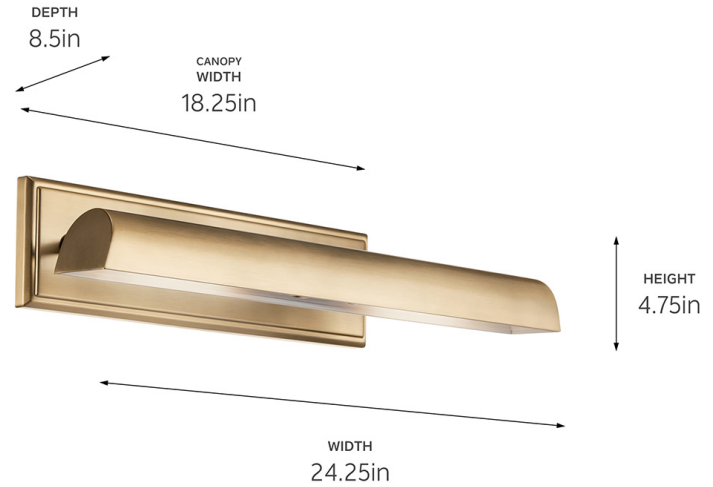

SPECIFICATIONS

Certifications/Qualifications

ADA Compliant	No
Prop65	Yes
Location Rating	Damp kichler.com/warranty

Dimensions

Height	4.75"
Width	24.25"
Height From Center Of Wall Opening (Spec Sheet)	2.5"
Extension	8.5"
Weight	4.2 LBS
Canopy Height	18.25"
Canopy Width	4.75"
Canopy Depth	1"

Electrical

Input Voltage	120 V

Light Source

Light Source	Bulb
Lamp Included	Not Included
# Of Bulbs/LED Modules	2
Max Or Nominal Watt	13 W
Lamp Type	T
Socket Type	E26 (Medium)
Dimmable	Yes

Mounting/Installation

Interior/Exterior	Interior Product
Mounting Weight	4.2 LBS
Lead Wire Length	6
Wire Connectors	Wire Nuts

FIXTURE ATTRIBUTES

Housing/Glass

Primary Material	Steel
Shade Included	Yes
Shade Description	Metal Cylinder Shade
Shade Dimensions	24.25 X 2.25

Product/Ordering Information

SKU	52686CPZ
Finish	Champagne Bronze
UPC	783927046251

Finishes

- Black
- Champagne Bronze
- Polished Nickel