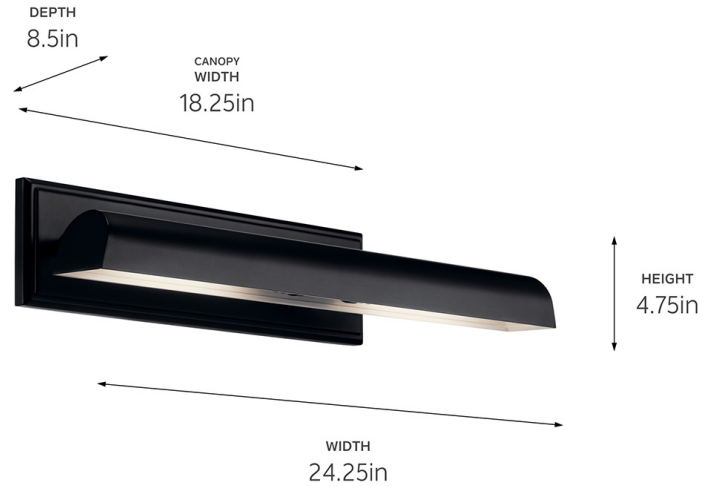

SPECIFICATIONS

Certifications/Qualifications

ADA Compliant	No
Prop65	No
Location Rating	Damp kichler.com/warranty

Dimensions

Height	4.75"
Width	24.25"
Height From Center Of Wall Opening (Spec Sheet)	2.5"
Extension	8.5"
Weight	4.2 LBS
Canopy Height	18.25"
Canopy Width	4.75"
Canopy Depth	1"

Electrical

Input Voltage	120 V

Light Source

Light Source	Bulb
Lamp Included	Not Included
# Of Bulbs/LED Modules	2
Max Or Nominal Watt	13 W
Lamp Type	T
Socket Type	E26 (Medium)
Dimmable	Yes

Mounting/Installation

Interior/Exterior	Interior Product
Mounting Weight	4.2 LBS
Lead Wire Length	6
Wire Connectors	Wire Nuts

FIXTURE ATTRIBUTES

Housing/Glass

Primary Material	Steel
Shade Included	Yes
Shade Description	Metal Cylinder Shade
Shade Dimensions	24.25 X 2.25

Product/Ordering Information

SKU	52686BK
Finish	Black
UPC	783927046237

Finishes

- Black
- Champagne Bronze
- Polished Nickel