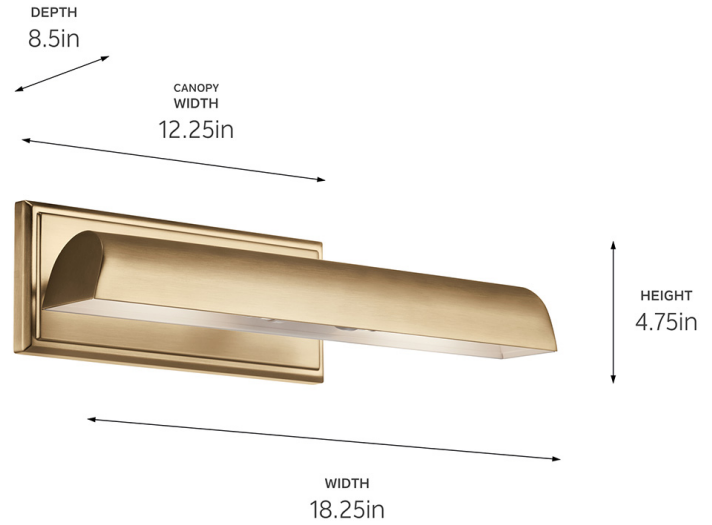

SPECIFICATIONS

Certifications/Qualifications

ADA Compliant	No
Prop65	Yes
Location Rating	Damp kichler.com/warranty

Dimensions

Height	4.75"
Width	18.25"
Height From Center Of Wall Opening (Spec Sheet)	2.5"
Extension	8.5"
Weight	3 LBS
Canopy Height	12.25"
Canopy Width	4.75"
Canopy Depth	1"

Electrical

Input Voltage	120 V

Light Source

Light Source	Bulb
Lamp Included	Not Included
# Of Bulbs/LED Modules	2
Max Or Nominal Watt	13 W
Lamp Type	T
Socket Type	E26 (Medium)
Dimmable	Yes

Mounting/Installation

Interior/Exterior	Interior Product
Mounting Weight	3 LBS
Lead Wire Length	6
Wire Connectors	Wire Nuts

FIXTURE ATTRIBUTES

Housing/Glass

Primary Material	Steel
Shade Included	Yes
Shade Description	Metal Cylinder Shade
Shade Dimensions	18.25 X 2.25

Product/Ordering Information

SKU	52685CPZ
Finish	Champagne Bronze
UPC	783927046220

Finishes

- Black
- Champagne Bronze
- Polished Nickel