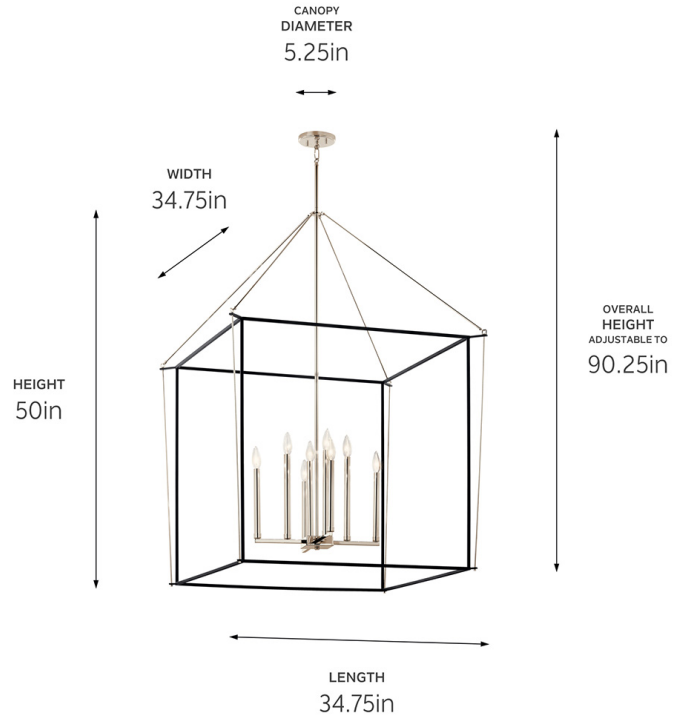

SPECIFICATIONS

Certifications/Qualifications

ADA Compliant	No
Prop65	No
Location Rating	Dry
	kichler.com/warranty

Dimensions

Height	50"
Overall Height	90.25"
Length	34.75"
Width	34.75"
Weight	12.5 LBS
Canopy Width	5.25"
Canopy Depth	0.75"

Electrical

Input Voltage	120 V

Light Source

Light Source	Bulb
Lamp Included	Not Included
# Of Bulbs/LED Modules	8
Max Or Nominal Watt	60 W
Lamp Type	B
Socket Type	E12 (Candelabra)
Dimmable	Yes

Mounting/Installation

Interior/Exterior	Interior Product
Mounting Weight	12.5 LBS
Lead Wire Length	144
Wire Connectors	Wire Nuts

FIXTURE ATTRIBUTES

Housing/Glass

Primary Material	Steel
Shade Included	No
Max Stem Tilt	90 °

Product/Ordering Information

SKU	52629PN
Finish	Polished Nickel
UPC	783927045711

Finishes

- Champagne Bronze | Black
- Polished Nickel | Black

ALSO IN THIS FAMILY