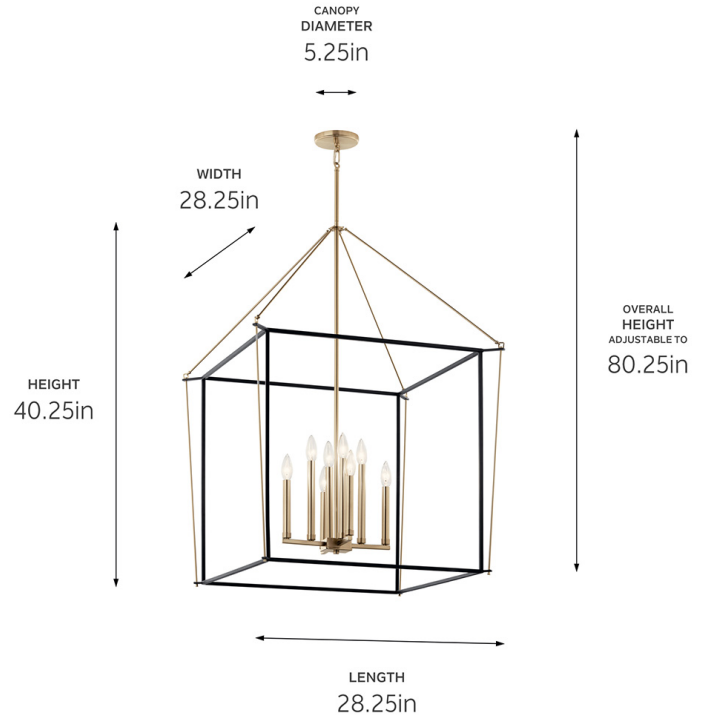

SPECIFICATIONS

Certifications/Qualifications

ADA Compliant	No
Prop65	Yes
Location Rating	Dry kichler.com/warranty

Dimensions

Height	40.25"
Overall Height	80.25"
Length	28.25"
Width	28.25"
Weight	11 LBS
Canopy Width	5.25"
Canopy Depth	0.75"

Electrical

Input Voltage	120 V

Light Source

Light Source	Bulb
Lamp Included	Not Included
# Of Bulbs/LED Modules	8
Max Or Nominal Watt	60 W
Lamp Type	B
Socket Type	E12 (Candelabra)
Dimmable	Yes

Mounting/Installation

Interior/Exterior	Interior Product
Mounting Weight	11 LBS
Lead Wire Length	144
Wire Connectors	Wire Nuts

FIXTURE ATTRIBUTES

Housing/Glass

Primary Material	Steel
Shade Included	No
Max Stem Tilt	90 °

Product/Ordering Information

SKU	52628CPZ
Finish	Champagne Bronze
UPC	783927045674

Finishes

- Champagne Bronze | Black
- Polished Nickel | Black

ALSO IN THIS FAMILY