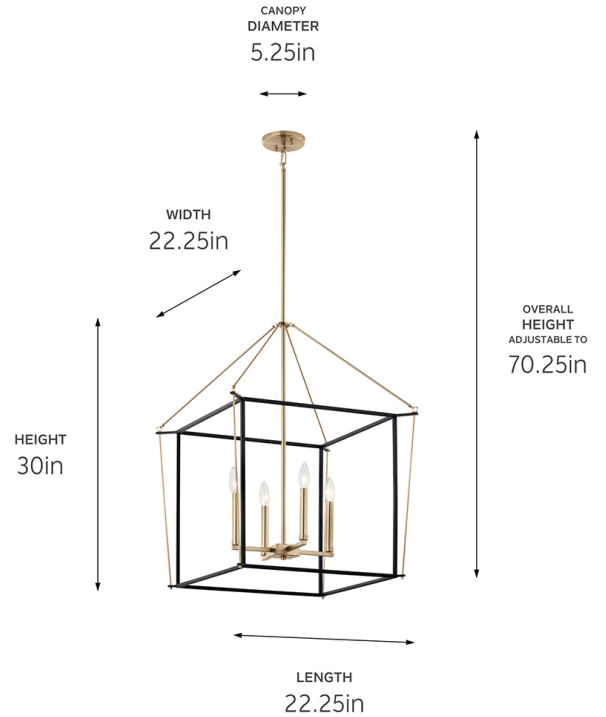

SPECIFICATIONS

Certifications/Qualifications

ADA Compliant	No
Prop65	Yes
Location Rating	Dry
	kichler.com/warranty

Dimensions

Height	30"
Overall Height	70.25"
Length	22.25"
Width	22.25"
Weight	8.4 LBS
Canopy Width	5.25"
Canopy Depth	0.75"

Electrical

Input Voltage	120 V

Light Source

Light Source	Bulb
Lamp Included	Not Included
# Of Bulbs/LED Modules	4
Max Or Nominal Watt	60 W
Lamp Type	B
Socket Type	E12 (Candelabra)
Dimmable	Yes

Mounting/Installation

Interior/Exterior	Interior Product
Mounting Weight	8.4 LBS
Lead Wire Length	144
Wire Connectors	Wire Nuts

FIXTURE ATTRIBUTES

Housing/Glass

Primary Material	Steel
Shade Included	No
Max Stem Tilt	90 °

Product/Ordering Information

SKU	52627CPZ
Finish	Champagne Bronze
UPC	783927045766

Finishes

- Champagne Bronze | Black
- Polished Nickel | Black

ALSO IN THIS FAMILY