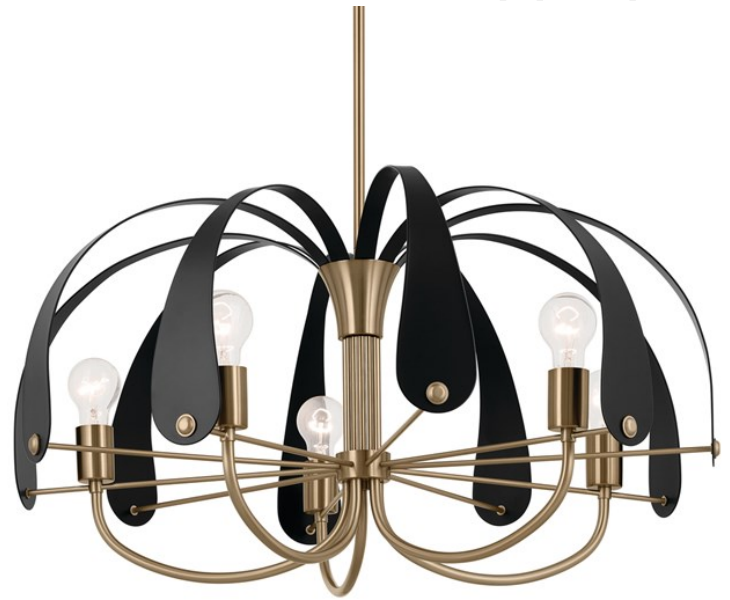

SPECIFICATIONS

Certifications/Qualifications

Prop65	Yes www.kichler.com/warranty
--------	-------------------------------------------------------------------------------

Dimensions

Base Backplate	5.75" DIA
Chain/Stem Length	36"
Weight	18.00 LBS
Height	16.00"
Overall Height	53.25"
Width	31.00"

FIXTURE ATTRIBUTES

Housing

Primary Material	Steel
Max Stem Tilt	90.0 Degrees

Product/Ordering Information

SKU	52572CPZ
Finish	Champagne Bronze
Style	Art Deco
UPC	783927032346.0

Finish Options

 Champagne Bronze

ALSO IN THIS FAMILY

52573CPZ