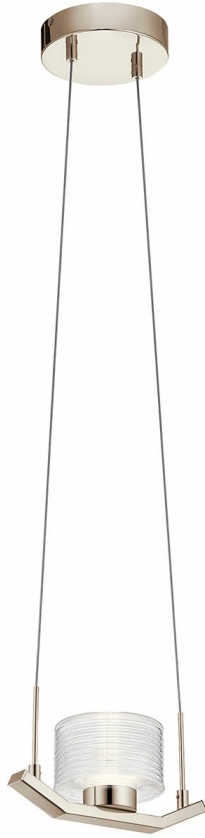

Lasus Collection
Lasus 1 Light LED Mini Pendant PN
 44348PNLED (Polished Nickel)

Project Name: _____
 Location: _____
 Type: _____
 Qty: _____
 Comments: _____

Dimensions

Height	6.75"
Overall Height	96.00"
Width	10.50"

Ordering Information

Product ID	44348PNLED
Finish	Polished Nickel
Collection	Lasus Collection

Dimensions

Base Backplate	6.50 DIA
Weight	3.25 LBS

Photometrics

Kelvin Temperature	3000K
Color Rendering Index	90

Specifications

Material	Steel
Diffuser Description	Clear Ribbed

Electrical

Dimmable	Yes
Voltage	120 V

Qualifications

Safety Rated	Dry
Expected Life Span	40000 Hours
Warranty	www.kichler.com/warranty

Primary Lamping