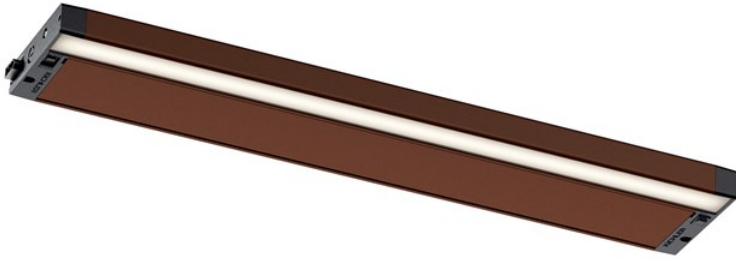

6U SERIES LED COLLECTION

6U 22" 2700K/3000K LED Cabinet Light Textured Bronze

6UCSK22BZT (Bronze Textured)

Project Name: _____
Location: _____
Type: _____
Qty: _____
Comments: _____

Certifications/Qualifications

Location Rating	Dry
Title 24 Compliant	Yes
www.kichler.com/warranty	

Dimensions

Weight	2.00 LBS
Height	1.00"
Length	22.00"
Width	4.25"

Electrical

Input Voltage	Single(120)V
---------------	--------------

Mounting/Installation

Interior/Exterior	Interior
Modular	Yes
Wire Connectors	Wire Nuts

Photometrics

Color Rendering Index	93
Delivered Efficacy (Lumens/Watt)	52
Delivered Lumens	735
Kelvin Temperature	2700K

Primary Lamping

Dimmable	Yes
Expected Life Span	40000
Lamp Included	Integrated
Light Source	LED

Product/Ordering Information

SKU	6UCSK22BZT
Finish	Bronze
Style	Other
UPC	783927525688

Specifications

Material	ALUMINUM
----------	----------

Additional Finishes

-  Bronze Textured
-  Nickel Textured
-  Textured White