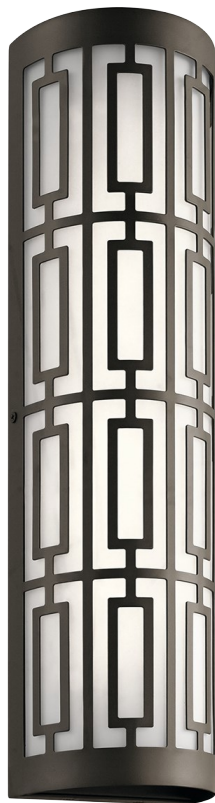

**Empire Collection**  
**Empire 22in LED Outdoor Wall Light OZ**  
 49780OZLED (Olde Bronze)

Project Name: \_\_\_\_\_  
 Location: \_\_\_\_\_  
 Type: \_\_\_\_\_  
 Qty: \_\_\_\_\_  
 Comments: \_\_\_\_\_

**Dimensions**

Height	22.25"
Width	6.00"

**Ordering Information**

Product ID	49780OZLED
Finish	Olde Bronze
Collection	Empire Collection

**Dimensions**

Extension	4.00"
Height from center of Wall opening	11.25"
Base Backplate	22.00 X 5.75
Weight	6.80 LBS

**Photometrics**

Kelvin Temperature	3000 K
Color Rendering Index	90

**Specifications**

Material	Aluminum
Glass Description	Etched Outside Painted White Inside
Shade Description	Glass

**Electrical**

Dimmable	Yes
Dimmable Notes	This LED is compatible with most standard incandescent dimmers, LED dimmers, and electronic low voltage dimmers. For more information, go to <a href="http://Kichler.com/dimming">Kichler.com\dimming</a> .
Voltage	120 V
Input Voltage	Single(120)

Empire Collection  
Empire 22in LED Outdoor Wall Light OZ  
49780OZLED (Olde Bronze)

Project Name: \_\_\_\_\_  
Location: \_\_\_\_\_  
Type: \_\_\_\_\_  
Qty: \_\_\_\_\_  
Comments: \_\_\_\_\_

---

Delivered Lumens	450
Initial Lumens	2400
Delivered Efficacy	8
Dimming	Yes