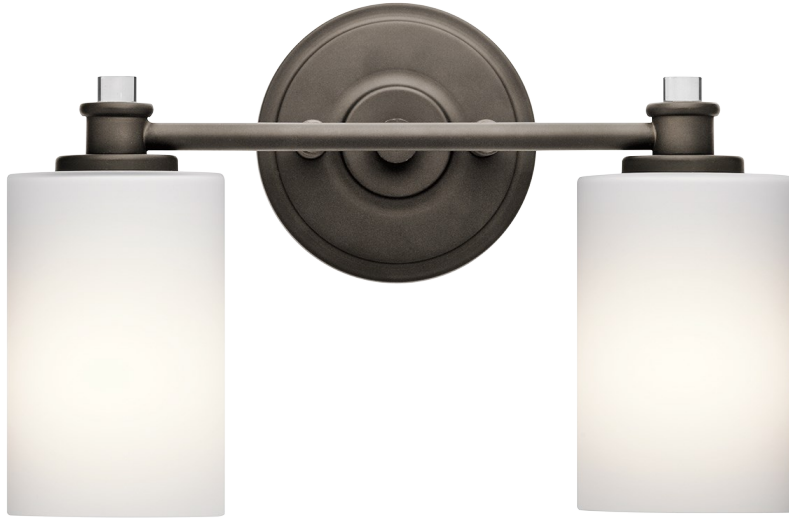

Joelson Collection
Joelson 2 Light Bath OZ
45922OZ (Olde Bronze)

Project Name: _____
Location: _____
Type: _____
Qty: _____
Comments: _____

Ordering Information

Product ID	45922OZ
Finish	Olde Bronze
Available Finishes	NI, NI, OZ, OZ
Collection	Joelson Collection

Dimensions

Extension	5.25"
Height from center of Wall opening	6.75"
Base Backplate	5.00 DIA
Weight	2.86 LBS

Specifications

Material	Steel
Glass Description	Satin Etched Cased Opal

Electrical

Voltage	120V
---------	------

Qualifications

Safety Rated	Damp
Warranty	www.kichler.com/warranty

Installation

Install Glass Up or Down	Yes
--------------------------	-----

Primary Lamping

Light Source	Incandescent
Lamp Included	Not Included
Number of Lights/LEDs	2
Socket Wire	150
Socket Type	Medium
Lamp Type	A19