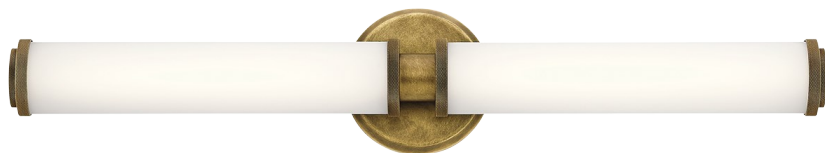

Indeco Collection

Indeco Linear Bath 27 inch LED NBR

45685NBRLED (Natural Brass)

Project Name: _____
Location: _____
Type: _____
Qty: _____
Comments: _____

Dimensions

Height	5.00"
Width	27.00"

Ordering Information

Product ID	45685NBRLED
Finish	Natural Brass
Available Finishes	NBR, PN
Collection	Indeco Collection

Dimensions

Extension	3.75"
Height from center of Wall opening	2.50"
Base Backplate	5.00 DIA
Weight	3.00 LBS

Photometrics

Kelvin Temperature	3000 K
Color Rendering Index	90

Specifications

Material	Aluminum
Glass Description	Satin Etched White

Electrical

Dimmable	Yes
Voltage	120 V

Qualifications

Safety Rated	Damp
Energy Star	Yes
ADA Compliant	Yes
Expected Life Span	40000 Hours
Warranty	www.kichler.com/warranty