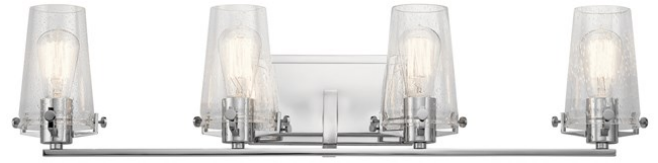

SPECIFICATIONS

Certifications/Qualifications

www.kichler.com/warranty

Dimensions

Base Backplate	9.00 X 5.00
Extension	7.50"
Weight	6.30 LBS
Height from center of Wall opening (Spec Sheet)	3.50"
Height	8.00"
Width	33.75"

Light Source

Lamp Included	Not Included
Lamp Type	A19
Light Source	Incandescent
Max or Nominal Watt	100W
# of Bulbs/LED Modules	4
Socket Type	Medium
Socket Wire	150

Mounting/Installation

Install Glass Up or Down	Yes
Interior/Exterior	Interior
Location Rating	Damp
Mounting Style	Wall Mount
Mounting Weight	3.70 LBS

FIXTURE ATTRIBUTES

Housing

Diffuser Description	Clear Seeded
Primary Material	STEEL

Product/Ordering Information

SKU	45298CH
Finish	Chrome
Style	Industrial
UPC	783927517638

Finish Options

- Chrome
- Natural Brass