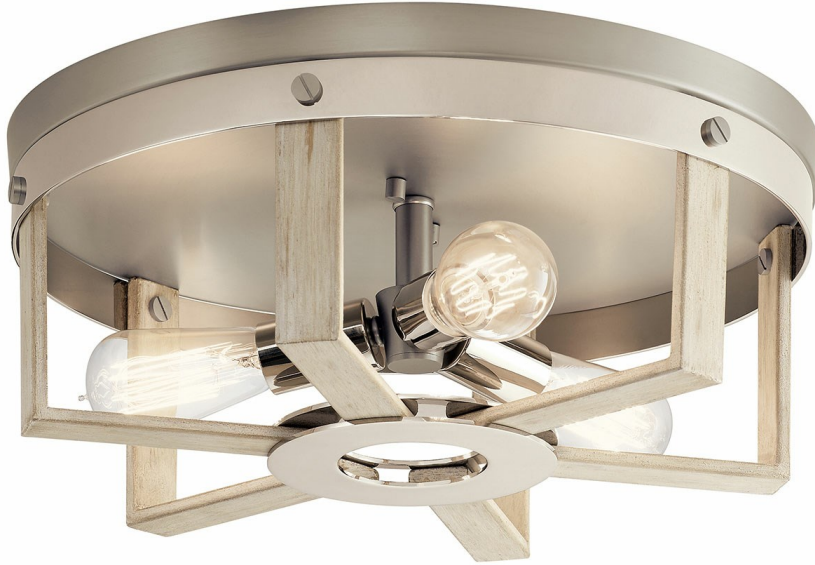

Peyton Collection
Peyton 3 Light Flush Mount WWW
 44293WWW

Project Name: _____
 Location: _____
 Type: _____
 Qty: _____
 Comments: _____

Ordering Information

Product ID	44293WWW
Collection	Peyton Collection

Dimensions

Base Backplate	16.00 DIA
Weight	10.00 LBS

Specifications

Material	Steel
----------	-------

Electrical

Voltage	120V
---------	------

Qualifications

Safety Rated	Dry
Warranty	www.kichler.com/warranty

Primary Lamping

Light Source	Incandescent
Lamp Included	Not Included
# of Bulbs/LED Modules	3
Socket Wire	150
Socket Type	Medium
Lamp Type	A19

Dimensions

Height	6.50"
Width	16.25"

Alternate Lamps

Lamp Included	Bulb Listing	Light Source	Max Wattage/Range	Bulb Product ID	Dimming
No	Alternate	INCA	60W	4071CLR	