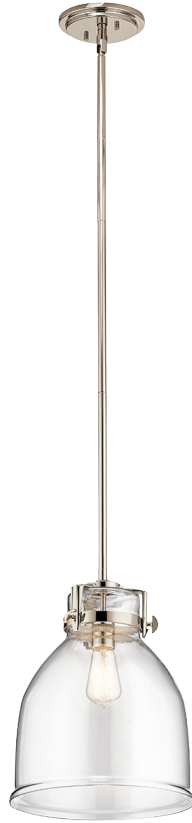

**Briar Collection**  
**Briar 1 Light Pendant PN**  
 44140PN (Polished Nickel)

Project Name: \_\_\_\_\_  
 Location: \_\_\_\_\_  
 Type: \_\_\_\_\_  
 Qty: \_\_\_\_\_  
 Comments: \_\_\_\_\_

**Ordering Information**

Product ID	44140PN
Finish	Polished Nickel
Collection	Briar Collection

**Dimensions**

Base Backplate	6.00 DIA
Chain/Stem Length	36.00"
Weight	6.20 LBS

**Specifications**

Material	Steel
Diffuser Description	Clear

**Electrical**

Voltage	120 V
Lead Wire Length	67.00"

**Qualifications**

Safety Rated	Dry
Warranty	<a href="http://www.kichler.com/warranty">www.kichler.com/warranty</a>

**Installation**

Max Stem Tilt	90 Degrees
---------------	------------

**Primary Lamping**

Light Source	Incandescent
Lamp Included	Not Included
# of Bulbs/LED Modules	1
Socket Wire	150
Socket Type	Medium
Lamp Type	A19

**Dimensions**

Height	15.50"
Overall Height	54.00"
Width	12.00"